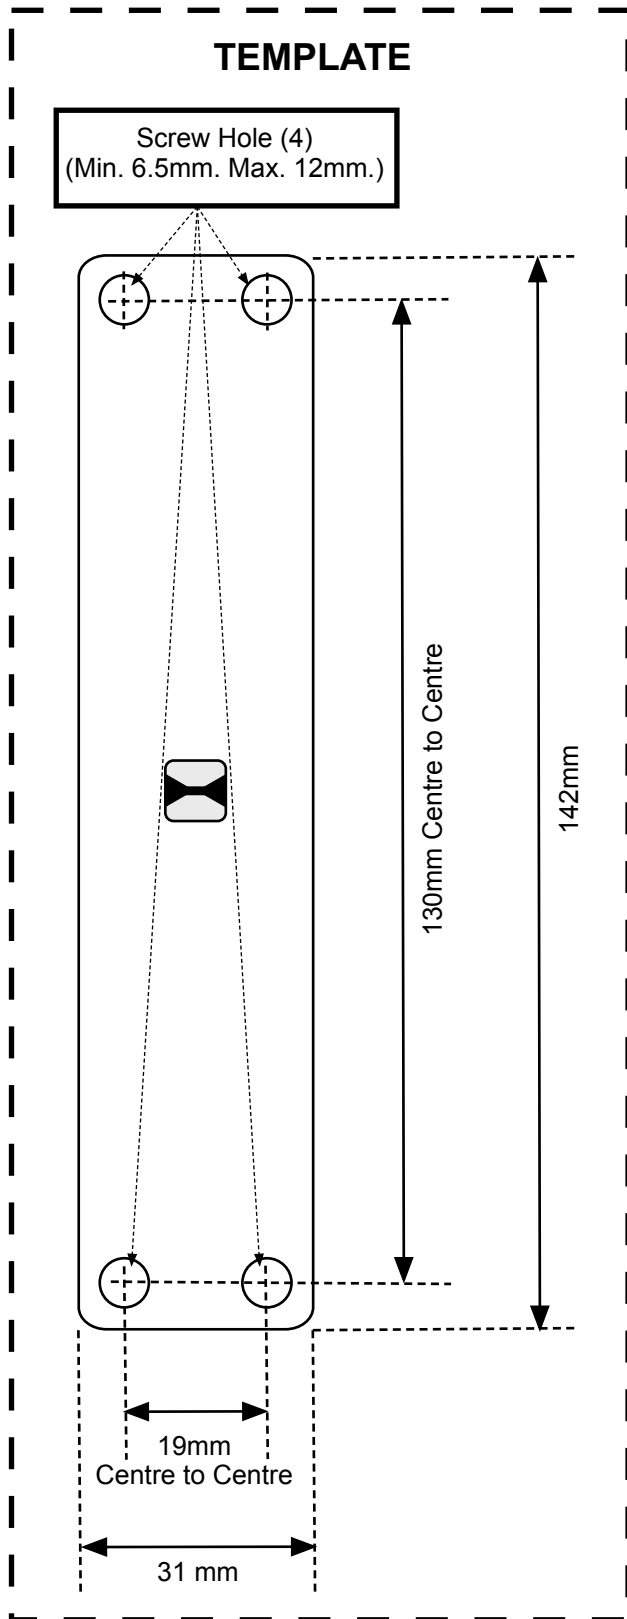

## SLIDE PULL HANDLE BACK TO BACK MOUNTING

***Suitable for Timber and Aluminum Framed Doors***