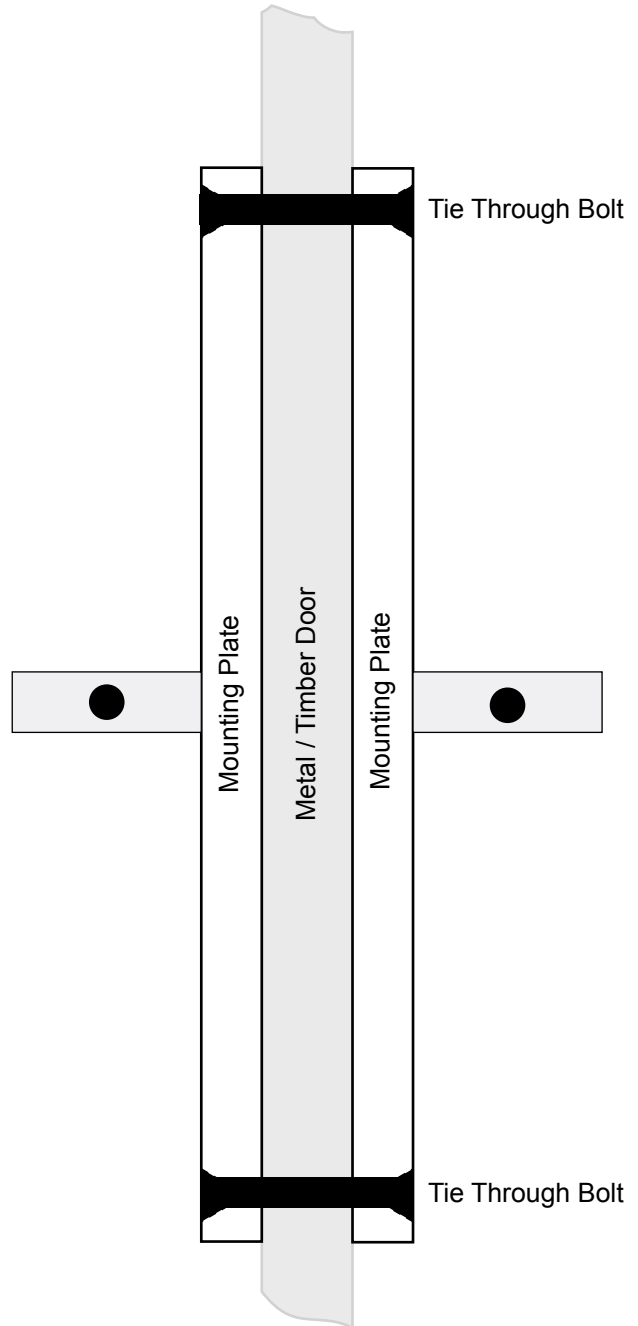

## SLIDE PULL HANDLE BACK TO BACK MOUNTING

***Suitable for Timber and Aluminum Framed Doors***