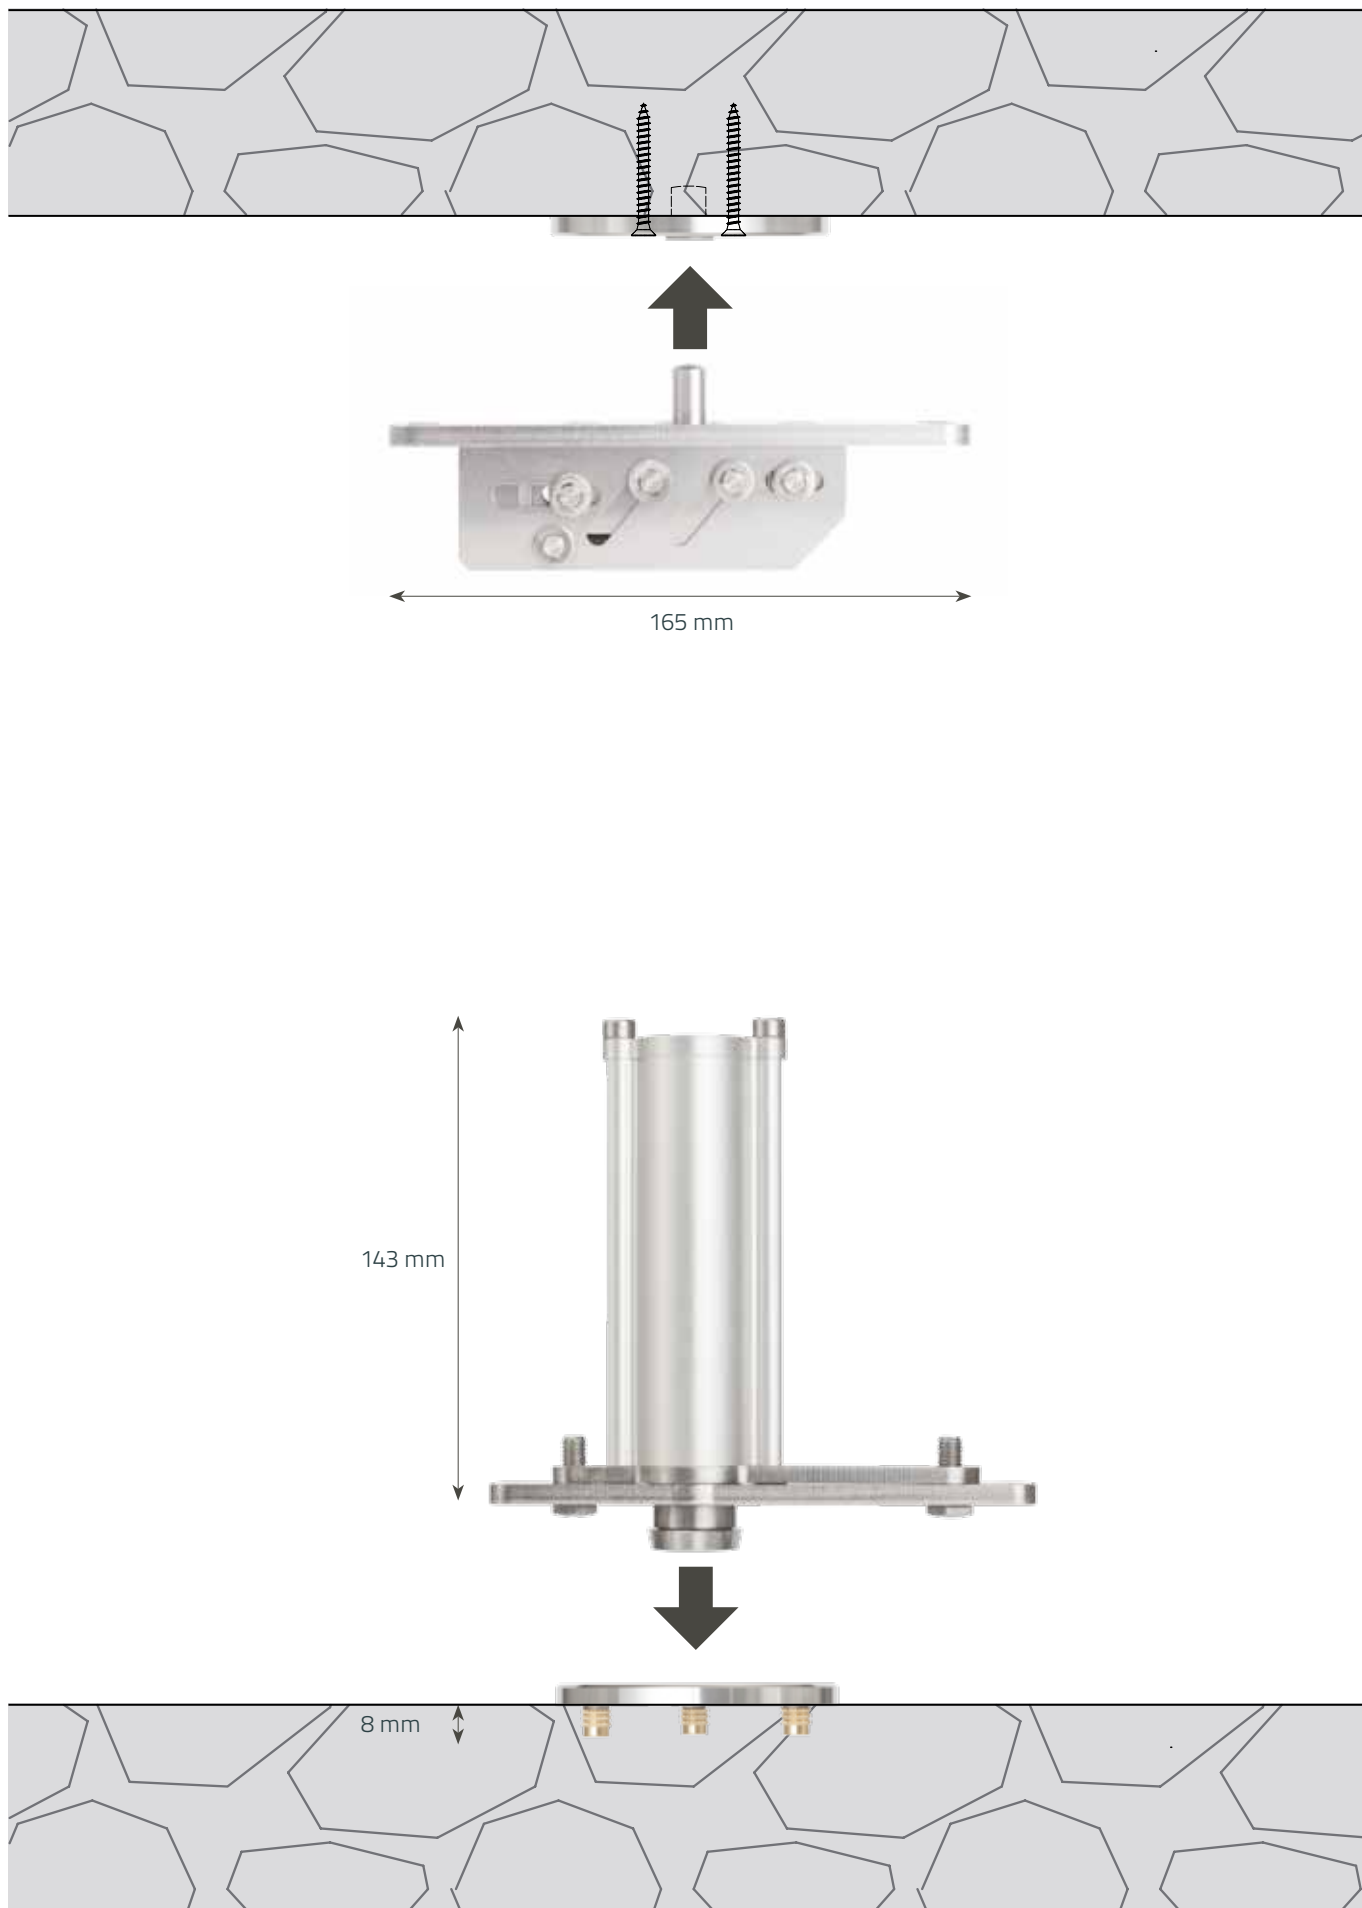

BELLEVUE
ARCHITECTURAL

FritsJurgens Pivot Door System Inspiration Brochure

-90°

0°

90°

KABINET

FritsJurgens[®]
by Bellevue

Bellevue Architectural
954 Glenhuntly Road, Caulfield South, Victoria, Australia, 3162
Call Us Or Visit Our Web Site For Your Nearest Display Centre.