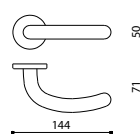

Iseo nylon

Sergio Asti 1983

M507R

C507R - fixed window slider

Escutcheon - Studio Olivari
Specification Code + Finish
1191N - European Style

Verona - Studio Olivari
Specification Code + Finish
H506R6 - snib & indicating release

material/nylon

BL black

GR grey

WH white

Specification Code + Finish
M507R1 - lever set only
M507R2 - passage set incl. latch

- Suitable for all European mortice locks & tube latches
- Industrial strength nylon suitable for internal or external use
- 100% made in Italy by Olivari for over 100 years, brought to by Bellevue for over 30 years