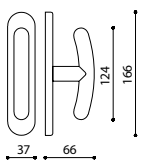

Iseo nylon

Sergio Asti 1983

M507R

C507R - fixed window slider

Escutcheon - Studio Olivari
Specification Code + Finish
1191N - European Style

Verona - Studio Olivari
Specification Code + Finish
H506R6 - snib & indicating release

material/nylon

BL black

GR grey

WH white

Specification Code + Finish
M507R1 - lever set only
M507R2 - passage set incl. latch

- Suitable for all European mortice locks & tube latches
- Industrial strength nylon suitable for internal or external use
- 100% made in Italy by Olivari for over 100 years, brought to by Bellevue for over 30 years