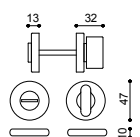

Escutcheon - Studio Olivari

Specification Code + Finish
1191E - European Style
11910 - Australian Style

Verona - Studio Olivari

Specification Code + Finish
H107S - snib only
H107V6 - privacy snib & eRelease
H107F6 - indicating snib & eRelease