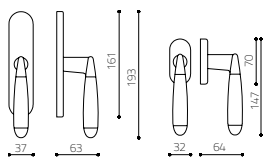

- Single piece rose with torsion springs & a lifetime spring back warranty
- Suitable for all European & Australian fire & non fire rated mortice locks & tube latches
- 100% made in Italy by Olivari for over 100 years, brought to by Bellevue for over 30 years
- *This handle and its accessories are available on the "L" low profile rose range. See page 19 for details*