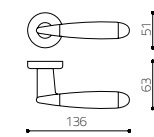

also available in:
IB inox brass / acrylic
SC satin chrome / cherry wood
SC satin chrome / Acrylic

Specification Code + Finish
M174R1 - lever set only
M174R2 - passage set incl. latch