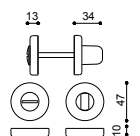

Escutcheon - Studio Olivari

Specification Code + Finish
1191E - European Style
11910 - Australian Style

Verona - Studio Olivari

Specification Code + Finish
H107S - snib only
H107V6 - privacy snib & eRelease
H107F6 - indicating snib & eRelease