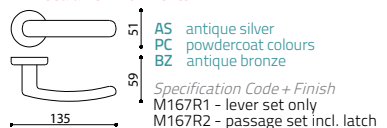

IS superinox satin - guaranteed not to pitted or tarnish for 30 years in sea air environments