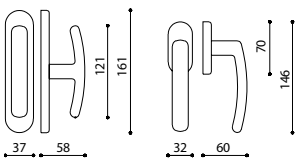

Emilia

Penta Associati 1996

M167R

C167R - fixed window slider

K167R - operational window handle

Escutcheon - Studio Olivari
Specification Code + Finish
1191E - European Style
11910 - Australian Style

Verona - Studio Olivari
Specification Code + Finish
H107S - snib only
H107V6 - privacy snib & eRelease
H107F6 - indicating snib & eRelease

Link - Piero Lissoni
Specification Code + Finish
H200S - snib only
H200V6 - privacy snib & eRelease
H200F6 - indicating snib & eRelease

- Single piece rose with torsion springs & a lifetime spring back warranty
- Suitable for all European & Australian fire & non fire rated mortice locks & tube latches
- 100% made in Italy by Olivari for over 100 years, brought to by Bellevue for over 30 years
- This handle and its accessories are available on the "L" low profile rose range. See page 19 for details