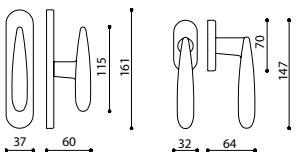

Futura

Penta Associati 1997

M172R

C172R - fixed window slider

K172R - operational window handle

Escutcheon - Studio Olivari
Specification Code + Finish
1191E - European Style
11910 - Australian Style

Verona - Studio Olivari
Specification Code + Finish
H107S - snib only
H107V6 - privacy snib & eRelease
H107F6 - indicating snib & eRelease

Link - Piero Lissoni
Specification Code + Finish
H200S - snib only
H200V6 - privacy snib & eRelease
H200F6 - indicating snib & eRelease

- Single piece rose with torsion springs & a lifetime spring back warranty
- Suitable for all European & Australian fire & non fire rated mortice locks & tube latches
- 100% made in Italy by Olivari for over 100 years, brought to by Bellevue for over 30 years
- This handle and its accessories are available on the "L" low profile rose range. See page 19 for details