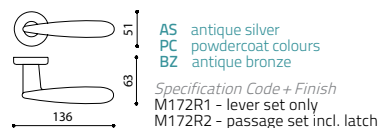

IS superinox satin - guaranteed not to pitted or tarnish for 30 years in sea air environments