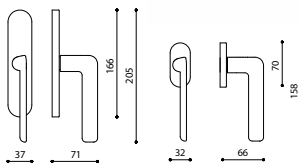

# Marbella

Penta Associati 2014

Photographed on low rose

M237R

C237R - fixed window slider

K237R - operational window handle

Escutcheon - Studio Olivari  
Specification Code + Finish  
1191E - European Style  
11910 - Australian Style

Verona - Studio Olivari  
Specification Code + Finish  
H107S - snib only  
H107V6 - privacy snib & eRelease  
H107F6 - indicating snib & eRelease

Link - Piero Lissoni  
Specification Code + Finish  
H200S - snib only  
H200V6 - privacy snib & eRelease  
H200F6 - indicating snib & eRelease

Specification Code + Finish  
M237R1 - lever set only  
M237R2 - passage set incl. latch