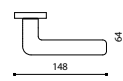

Specification Code + Finish  
M237R1 - lever set only  
M237R2 - passage set incl. latch