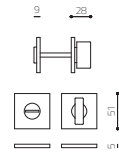

Space Q Studio Olivari

H202V6
H202V6B

ottone/brass

ZL superoro lucido/
supergold bright
CR cromato/chrome
CO cromato opaco/
mat chrome
EL biocromo lucido/
biochrome bright
BS biocromo satinato/
biochrome satined
NS supernichel satinato/
supernickel satined
IS superinox satinato/
superstainlesssteel satined

CR cromato/chrome
CO cromato opaco/
mat chrome
IS superinox satinato/
superstainlesssteel
satined

Space Q Studio Olivari

H202VF6

ottone/brass

ZL superoro lucido/supergold bright
CR cromato/chrome
CO cromato opaco/mat chrome
EL biocromo lucido/biochrome bright
BS biocromo satinato/biochrome satined
NS supernichel satinato/supernickel satined
IS superinox satinato/
superstainlesssteel satined

Space S Studio Olivari

H192B6

ottone/brass

LU lucido/polished
ZL superoro lucido/supergold bright
CR cromato/chrome
CO cromato opaco/mat chrome
EL biocromo lucido/biochrome bright
BS biocromo satinato/biochrome satined
NS supernichel satinato/supernickel satined
IS superinox satinato/
superstainlesssteel satined