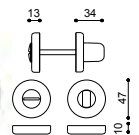

Tizianella F

Sergio Asti 1962

M112R

C112R - fixed window slider

K112R - operational window handle

Escutcheon - Studio Olivari
Specification Code + Finish
1191E - European Style
11910 - Australian Style

Verona - Studio Olivari
Specification Code + Finish
H107S - snib only
H107V6 - privacy snib & eRelease
H107F6 - indicating snib & eRelease

Link - Piero Lissoni
Specification Code + Finish
H200S - snib only
H200V6 - privacy snib & eRelease
H200F6 - indicating snib & eRelease

- Single piece rose with torsion springs & a lifetime spring back warranty
- Suitable for all European & Australian fire & non fire rated mortice locks & tube latches
- 100% made in Italy by Olivari for over 100 years, brought to by Bellevue for over 30 years
- This handle and its accessories are available on the "L" low profile rose range. See page 19 for details