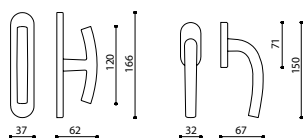

Tizianella F

Sergio Asti 1962

M112R

C112R - fixed window slider

K112R - operational window handle

Escutcheon - Studio Olivari
Specification Code + Finish
1191E - European Style
11910 - Australian Style

Verona - Studio Olivari
Specification Code + Finish
H107S - snib only
H107V6 - privacy snib & eRelease
H107F6 - indicating snib & eRelease

Link - Piero Lissoni
Specification Code + Finish
H200S - snib only
H200V6 - privacy snib & eRelease
H200F6 - indicating snib & eRelease

- Single piece rose with torsion springs & a lifetime spring back warranty
- Suitable for all European & Australian fire & non fire rated mortice locks & tube latches
- 100% made in Italy by Olivari for over 100 years, brought to by Bellevue for over 30 years
- This handle and its accessories are available on the "L" low profile rose range. See page 19 for details