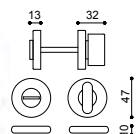

Tizianella F

Sergio Asti 1962

M112R

C112R - fixed window slider

K112R - operational window handle

Escutcheon - Studio Olivari
Specification Code + Finish
1191E - European Style
11910 - Australian Style

Verona - Studio Olivari
Specification Code + Finish
H107S - snib only
H107V6 - privacy snib & eRelease
H107F6 - indicating snib & eRelease

Link - Piero Lissoni
Specification Code + Finish
H200S - snib only
H200V6 - privacy snib & eRelease
H200F6 - indicating snib & eRelease

- Single piece rose with torsion springs & a lifetime spring back warranty
- Suitable for all European & Australian fire & non fire rated mortice locks & tube latches
- 100% made in Italy by Olivari for over 100 years, brought to by Bellevue for over 30 years
- This handle and its accessories are available on the "L" low profile rose range. See page 19 for details