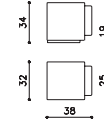

B136 | Cubo Floor Mounted Door Stop

Olivari of Italy

Olivari Cubo - B136M
Magnetic Door Stop

Olivari Cubo - B136N
Non Magnetic Open Door Stop

Available Finishes:
CR, SC
IB, IS, IBN, ISN, ISB
IA, ISC, ISBRZ
PBU, EMB, BRZ, PC