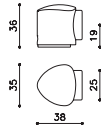

B106 | Victor Floor Mounted Door Stop

Olivari of Italy

Olivari Victor - B106M
Magnetic Door Stop

Available Finishes:
CR, SC
IB, IS, IBN, ISN, ISB
IA, ISC, ISBRZ
PBU, EMB, BRZ, PC