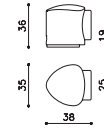

Olivari Victor - B106N
Non Magnetic Door Stop

Available Finishes:
CR, SC
IB, IS, IBN, ISN, ISB
IA, ISC, ISBRZ
PBU, EMB, BRZ, PC