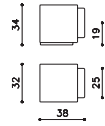

B136 | Cubo Floor Mounted Door Stop

Olivari of Italy

Olivari Cubo - B136M
Magnetic Door Stop

Olivari Cubo - B136N
Non Magnetic Open Door Stop

Available Finishes:
CR, SC
IB, IS, IBN, ISN, ISB
IA, ISC, ISBRZ
PBU, EMB, BRZ, PC