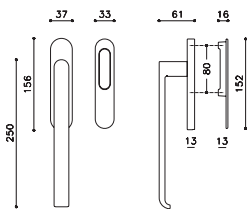

brass

- CR Bright Chrome
- IS SuperInox Satin
- PBU Polished Brass Unlacquered
- BRZ Dark Bronze Waxed
- EMB Electro Matt Black
- PC Powder Coat Colour

L131

L132