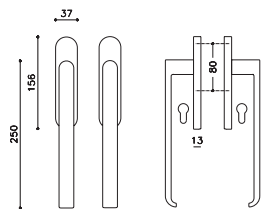

brass

- CR Bright Chrome
- IS SuperInox Satin
- PBU Polished Brass Unlacquered
- BRZ Dark Bronze Waxed
- EMB Electro Matt Black
- PC Powder Coat Colour

L131

L132