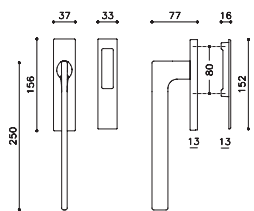

Lotus Q Javier Lopez

brass

- CR Bright Chrome
- IS SuperInox Satin
- IBN SuperInox Bright Nickel
- ISN SuperInox Satin Nickel
- IB SuperInox Brass
- ISB SuperInox Satin Brass
- PBU Polished Brass Unlacquered
- ISC SuperInox Satin Copper
- ISBRZ SuperInox Satin Bronze
- IA SuperInox Anthracite
- BRZ Dark Bronze Waxed
- EMB Electro Matt Black
- PC Powder Coat Colours

L221

L222