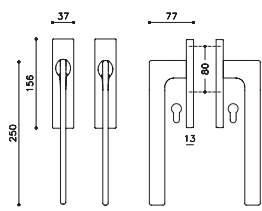

Lotus Q Javier Lopez

brass

- CR Bright Chrome
- IS SuperInox Satin
- IBN SuperInox Bright Nickel
- ISN SuperInox Satin Nickel
- IB SuperInox Brass
- ISB SuperInox Satin Brass
- PBU Polished Brass Unlacquered
- ISC SuperInox Satin Copper
- ISBRZ SuperInox Satin Bronze
- IA SuperInox Anthracite
- BRZ Dark Bronze Waxed
- EMB Electro Matt Black
- PC Powder Coat Colours

L221

L222