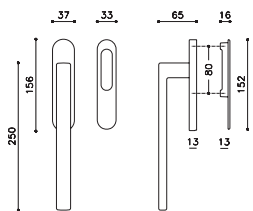

brass

- CR Bright Chrome
- IS SuperInox Satin
- IBN SuperInox Bright Nickel
- ISN SuperInox Satin Nickel
- IB SuperInox Brass
- ISB SuperInox Satin Brass
- PBU Polished Brass Unlacquered
- ISC SuperInox Satin Copper
- ISBRZ SuperInox Satin Bronze
- IA SuperInox Anthracite
- BRZ Dark Bronze Waxed
- EMB Electro Matt Black
- PC Powder Coat Colours