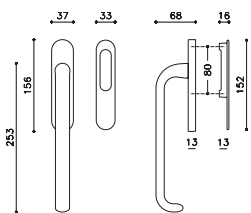

brass

- CR Bright Chrome
- IS SuperInox Satin
- IBN SuperInox Bright Nickel
- ISN SuperInox Satin Nickel
- IB SuperInox Brass
- ISB SuperInox Satin Brass
- PBU Polished Brass Unlacquered
- ISC SuperInox Satin Copper
- ISBRZ SuperInox Satin Bronze
- BRZ Dark Bronze Waxed
- EMB Electro Matt Black
- PC Powder Coat Colours