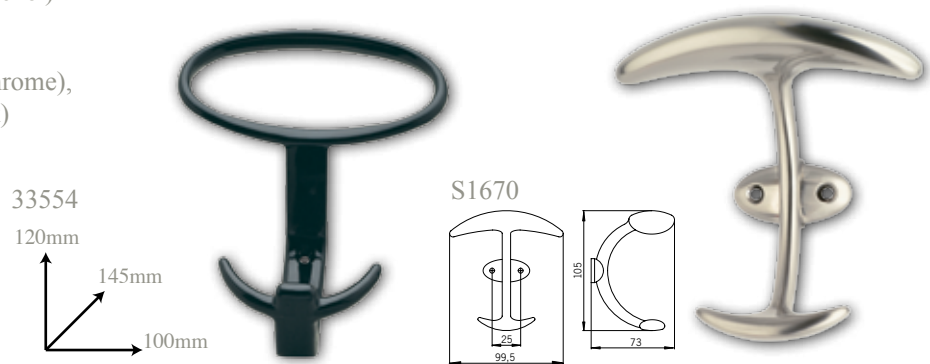

# Contemporary Coat Hook Range

70272 - CR (Chrome), SN (Satin Nickel)

70273 - CR, SN

70275 - CR, SN

By *Confalonieri of Italy*

G163 - CR (Chrome), SC (Satin Chrome), IB (SuperInox Brass)

E163L - CR, SC, IB

E163A - CR, SC, IB

By *Olivari of Italy*

Patented design by **Andrea Branzi**

S1670 - CR (Chrome), SN (Satin Nickel)

By *Siro of Austria*

33554 - CR (Chrome), SC (Satin Chrome),

PB (Brass), WH (White), BL (Black)

By *Bellevue*

70271 - CR (Chrome), SN (Satin Nickel)

By *Confalonieri of Italy*

QU246 - CR (Chrome)

QU240 - CR (Chrome & Wenge)

By *Bagno of Italy*

S1278 - SI (Silver), MN (Matt Nickel), PB (Brass)

S1279 - SI, MN, PB

S1938 - SI