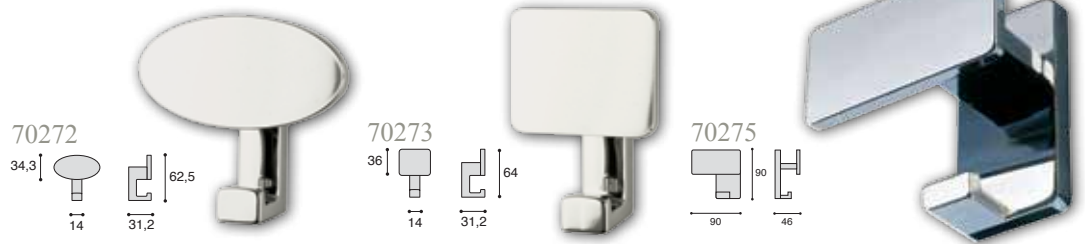

# Contemporary Coat Hook Range

70272 - CR (Chrome), SN (Satin Nickel)

70273 - CR, SN

70275 - CR, SN

By *Confalonieri of Italy*

G163 - CR (Chrome), SC (Satin Chrome), IB (SuperInox Brass)

E163L - CR, SC, IB

E163A - CR, SC, IB

By *Olivari of Italy*

Patented design by **Andrea Branzi**

S1670 - CR (Chrome), SN (Satin Nickel)

By *Siro of Austria*

33554 - CR (Chrome), SC (Satin Chrome),

PB (Brass), WH (White), BL (Black)

By *Bellevue*

70271 - CR (Chrome), SN (Satin Nickel)

By *Confalonieri of Italy*

QU246 - CR (Chrome)

QU240 - CR (Chrome & Wenge)

By *Bagno of Italy*

S1278 - SI (Silver), MN (Matt Nickel), PB (Brass)

S1279 - SI, MN, PB

S1938 - SI