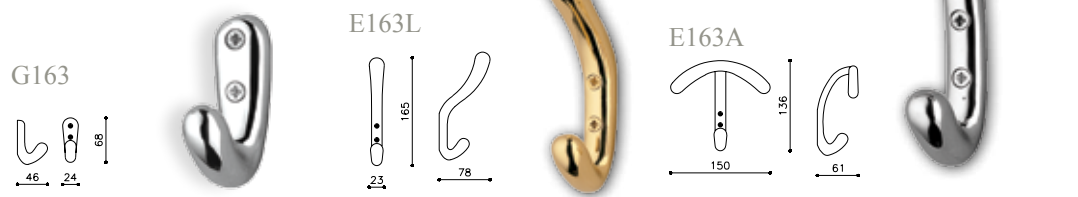

# Contemporary Coat Hook Range

70272 - CR (Chrome), SN (Satin Nickel)

70273 - CR, SN

70275 - CR, SN

By *Confalonieri of Italy*

G163 - CR (Chrome), SC (Satin Chrome), IB (SuperInox Brass)

E163L - CR, SC, IB

E163A - CR, SC, IB

By *Olivari of Italy*

Patented design by **Andrea Branzi**

S1670 - CR (Chrome), SN (Satin Nickel)

By *Siro of Austria*

33554 - CR (Chrome), SC (Satin Chrome),

PB (Brass), WH (White), BL (Black)

By *Bellevue*

70271 - CR (Chrome), SN (Satin Nickel)

By *Confalonieri of Italy*

QU246 - CR (Chrome)

QU240 - CR (Chrome & Wenge)

By *Bagno of Italy*

S1278 - SI (Silver), MN (Matt Nickel), PB (Brass)

S1279 - SI, MN, PB

S1938 - SI