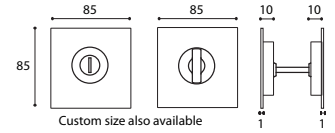

finish

SS satin stainless steel
PS polished stainless steel (face only)

door suitability

32mm + timber doors

lock

BL015 Sliding door lock included as standard

K12450L

Specification Code + Finish
K14250L - finish
K14250 - finish (without lock)