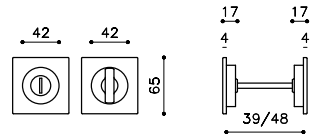

40mm + timber & aluminium doors

lock

BL015 Sliding door lock included as standard

D127L

Suitable for timber & aluminium doors

Specification Code + Finish
D127L - finish
D127 - finish (without lock)

Giotto Q Studio Olivari