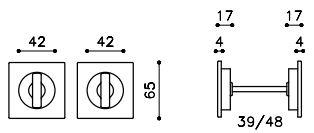

40mm + timber & aluminium doors

lock

BL015 Sliding door lock included as standard

D127L

Suitable for timber & aluminium doors

Specification Code + Finish
D127L - finish
D127 - finish (without lock)

Giotto Q Studio Olivari

door suitability

40mm + timber & aluminium doors

lock

BL015 Sliding door lock included as standard

D128L

Suitable for timber & aluminium doors

Specification Code + Finish
D128L - finish
D128 - finish (without lock)