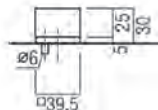

Elmes of Japan - UT400BL