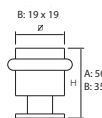

Elmes of Japan - UT260BL

BL = Aluminum / Black

Elmes of Japan - UT300

IV = Ivory
BL = Black

Didheya - 91222

CR - Chrome
SC - Satin Chrome
PC - Powder Coat

Didheya - KU80ASS and KU80BSS

SS - Stainless Steel
PC - Powder Coat