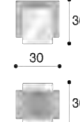

Elmes of Japan - UT400BL

BL = Silver / Black

Confalonieri - 70136

CR - Chrome
SC - Satin Chrome

Confalonieri - 70135

CR - Chrome
SC - Satin Chrome

Half Moon - 60130

CR - Chrome
SC - Satin Chrome
PB - Polished Brass
SN - Satin Nickel
PC - Powder Coat

Elmes of Japan - UT260BL

BL = Aluminum / Black

Elmes of Japan - UT300

IV = Ivory
BL = Black

Didheya - 91222

CR - Chrome
SC - Satin Chrome
PC - Powder Coat

Didheya - KU80ASS and KU80BSS

SS - Stainless Steel
PC - Powder Coat