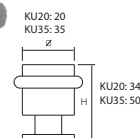

SS - Stainless Steel
PC - Powder Coat