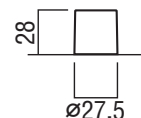

Elmes of Japan - UT260BL

BL = Aluminum / Black

Elmes of Japan - UT300

IV = Ivory
BL = Black

Didheya - 91222

CR - Chrome
SC - Satin Chrome
PC - Powder Coat

Didheya - KU80ASS and KU80BSS

SS - Stainless Steel
PC - Powder Coat