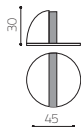

Elmes of Japan - UT400BL

BL = Silver / Black

Confalonieri - 70136

CR - Chrome
SC - Satin Chrome

Confalonieri - 70135

CR - Chrome
SC - Satin Chrome

Half Moon - 60130

CR - Chrome
SC - Satin Chrome
PB - Polished Brass
SN - Satin Nickel
PC - Powder Coat

Elmes of Japan - UT260BL

BL = Aluminum / Black

Elmes of Japan - UT300

IV = Ivory
BL = Black

Didheya - 91222

CR - Chrome
SC - Satin Chrome
PC - Powder Coat

Didheya - KU80ASS and KU80BSS

SS - Stainless Steel
PC - Powder Coat