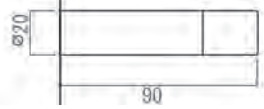

Elmes of Japan - UT261BL

BL = SAA / Black

Bullet - B13002

PSS - Polished Stainless Steel
SSS - Satin Stainless Steel
PC - Powder Coat Colours

Didheya of Spain - KU50 & KU40

SSS - Satin Stainless Steel
PC - Powder Coat

Square - B3711

PSS - Polished Stainless Steel
SSS - Satin Stainless Steel
PC - Powder Coat

Concealed Door Stops

Elmes of Japan - UT34SSRH | UT34SSLH

SS = Satin Stainless Steel

Elmes of Japan - UT64

Dull Chrome with Grey Resin