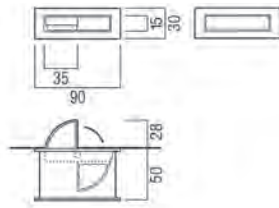

Square - B3711

PSS - Polished Stainless Steel
SSS - Satin Stainless Steel
PC - Powder Coat

Concealed Door Stops

Elmes of Japan - UT34SSRH | UT34SSLH

SS = Satin Stainless Steel

Elmes of Japan - UT64

Dull Chrome with Grey Resin