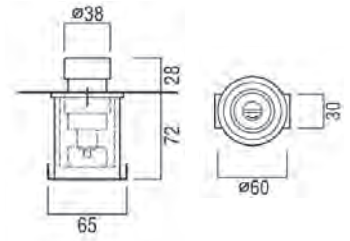

Square - B3711

PSS - Polished Stainless Steel
SSS - Satin Stainless Steel
PC - Powder Coat

Concealed Door Stops

Elmes of Japan - UT34SSRH | UT34SSLH

SS = Satin Stainless Steel

Elmes of Japan - UT64

Dull Chrome with Grey Resin