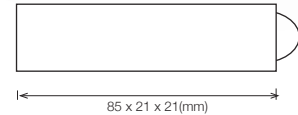

Square - B3711

PSS - Polished Stainless Steel
SSS - Satin Stainless Steel
PC - Powder Coat

Concealed Door Stops

Elmes of Japan - UT34SSRH | UT34SSLH

SS = Satin Stainless Steel

Elmes of Japan - UT64

Dull Chrome with Grey Resin