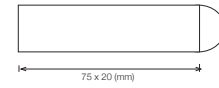

Elmes of Japan - UT261BL

BL = SAA / Black

Bullet - B13002

PSS - Polished Stainless Steel
SSS - Satin Stainless Steel
PC - Powder Coat Colours

Didheya of Spain - KU50 & KU40

SSS - Satin Stainless Steel
PC - Powder Coat

Square - B3711

PSS - Polished Stainless Steel
SSS - Satin Stainless Steel
PC - Powder Coat

Concealed Door Stops

Elmes of Japan - UT34SSRH | UT34SSLH

SS = Satin Stainless Steel

Elmes of Japan - UT64

Dull Chrome with Grey Resin