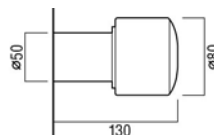

BL = SAA / Black

PSS - Polished Stainless Steel
SSS - Satin Stainless Steel
PC - Powder Coat Colours

SSS - Satin Stainless Steel
PC - Powder Coat

PSS - Polished Stainless Steel
SSS - Satin Stainless Steel
PC - Powder Coat

Concealed Door Stops

Elmes of Japan - UT34SSRH | UT34SSLH

SS = Satin Stainless Steel

Dull Chrome with Grey Resin

Monster Door Stops for Monster Doors

BL = Stainless Steel / Black
PC - Powder Coat

BL = Stainless Steel / Black
PC - Powder Coat