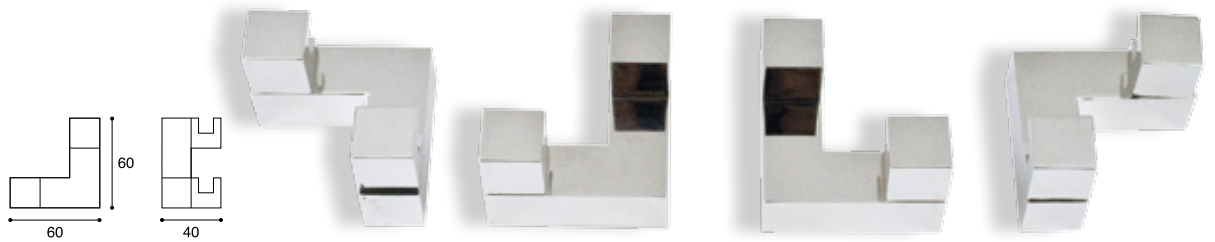

Contemporary Coat Hook Range

70284 - CN (Chrome Nickel)
By *Confalonieri of Italy*

A unique modern stylish coat hook, a clever item, an ingenious item. Use 1, 2, 3 or more and create something different each time. Clever thinking by Gruppo Confalonieri s.p.a.

S1282 - CR (Chrome), SN (Satin Nickel), PB (Brass)
S1283 - CR, SN, PB
By *Siro of Austria*

70279 - CR (Chrome), SN (Satin Nickel)
71646A - CR, PB (Brass), SC (Satin Chrome)
71646B - CR, PB, SC
By *Confalonieri of Italy*

70281 - CR (Chrome), SN (Satin Nickel)
70282 - CR, SN
By *Confalonieri of Italy*

S0859 - SI (Silver)
S0858 - SI (Silver)
By *Siro of Austria*