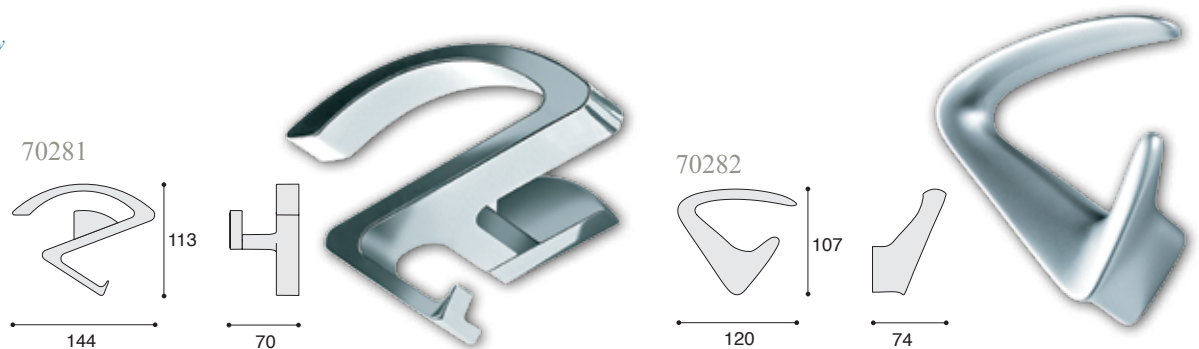

Contemporary Coat Hook Range

70284 - CN (Chrome Nickel)
By *Confalonieri of Italy*

A unique modern stylish coat hook, a clever item, an ingenious item. Use 1, 2, 3 or more and create something different each time. Clever thinking by Gruppo Confalonieri s.p.a.

S1282 - CR (Chrome), SN (Satin Nickel), PB (Brass)
S1283 - CR, SN, PB
By *Siro of Austria*

70279 - CR (Chrome), SN (Satin Nickel)
71646A - CR, PB (Brass), SC (Satin Chrome)
71646B - CR, PB, SC
By *Confalonieri of Italy*

70281 - CR (Chrome), SN (Satin Nickel)
70282 - CR, SN
By *Confalonieri of Italy*

S0859 - SI (Silver)
S0858 - SI (Silver)
By *Siro of Austria*