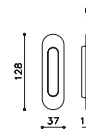

Vico Studio Olivari

brass

| | |
|-------|----------------------------|
| CR | Bright Chrome |
| SC | Satin Chrome |
| IS | SuperInox Satin |
| IBN | SuperInox Bright Nickel |
| ISN | SuperInox Satin Nickel |
| IB | SuperInox Brass |
| ISB | SuperInox Satin Brass |
| PBU | Polished Brass Unlacquered |
| ISC | SuperInox Satin Copper |
| ISBRZ | SuperInox Satin Bronze |
| IA | SuperInox Anthracite Dark |
| BLK | Matt Black |