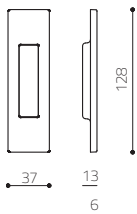

D111 | Siro Flush Pull

Olivari of Italy

Door Suitability:
timber & aluminium doors

Available Finishes:
CR, SC
IB, IS, IBN, ISN, ISB
IA, ISC, ISBRZ
PBU

Specification Codes:
D111 - Finish

Suitable for timber & aluminium doors

D109 | Vico Flush Pull

Olivari of Italy

Door Suitability:
timber & aluminium doors

Available Finishes:
CR, SC
IB, IS, IBN, ISN, ISB
IA, ISC, ISBRZ
PBU

Specification Codes:
D109 - Finish

Suitable for timber & aluminium doors

D509 | Nemi Flush Pull

Olivari of Italy

Door Suitability:
timber & aluminium doors

Available Finishes:
BL, WH (nylon)

Specification Codes:
D509 - Finish