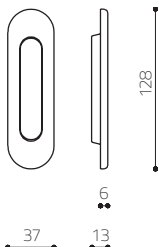

D111 | Siro Flush Pull

Olivari of Italy

Door Suitability:
timber & aluminium doors

Available Finishes:
CR, SC
IB, IS, IBN, ISN, ISB
IA, ISC, ISBRZ
PBU

Specification Codes:
D111 - Finish

Suitable for timber & aluminium doors

D109 | Vico Flush Pull

Olivari of Italy

Door Suitability:
timber & aluminium doors

Available Finishes:
CR, SC
IB, IS, IBN, ISN, ISB
IA, ISC, ISBRZ
PBU

Specification Codes:
D109 - Finish

Suitable for timber & aluminium doors

D509 | Nemi Flush Pull

Olivari of Italy

Door Suitability:
timber & aluminium doors

Available Finishes:
BL, WH (nylon)

Specification Codes:
D509 - Finish