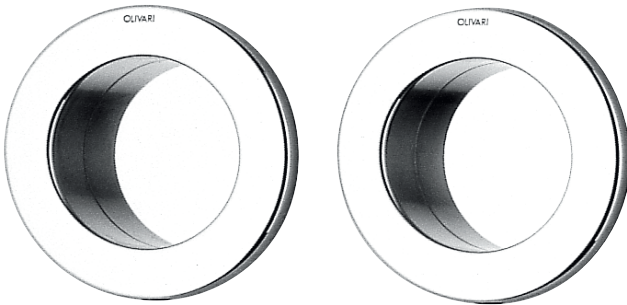

D129 | Giotto Q Flush Pull

Olivari of Italy

Door Suitability:
timber & aluminium doors

Available Finishes:
CR, SC
IB, IS, IBN, ISN, ISB
IA, ISC, ISBRZ
PBU, BRZ

Specification Codes:
D129 - Finish

Suitable for timber & aluminium doors

Matching Privacy on Pg. 6

D134 | Dante Flush Pull

Olivari of Italy

Door Suitability:
timber & aluminium doors

Available Finishes:
CR, SC
IB, IS, IBN, ISN, ISB
IA, ISC, ISBRZ
PBU, BRZ

Specification Codes:
D134 - Finish

Suitable for timber & aluminium doors

Matching Privacy on Pg. 7

D126 | Sliding Door Finger Pull

Olivari of Italy

Door Suitability:
timber & aluminium doors

Available Finishes:
CR, SC
IB, IS, IBN, ISN, ISB
IA, ISC, ISBRZ
PBU, EMB, BRZ, PC

Specification Codes:
D126 - Finish

Suitable for timber & aluminium doors