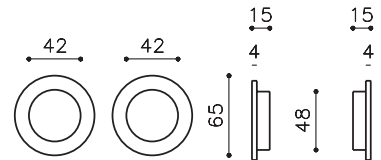

D129 | Giotto Q Flush Pull

Olivari of Italy

Door Suitability:
timber & aluminium doors

Available Finishes:
CR, SC
IB, IS, IBN, ISN, ISB
IA, ISC, ISBRZ
PBU, BRZ

Specification Codes:
D129 - Finish

Suitable for timber & aluminium doors

Matching Privacy on Pg. 6

D134 | Dante Flush Pull

Olivari of Italy

Door Suitability:
timber & aluminium doors

Available Finishes:
CR, SC
IB, IS, IBN, ISN, ISB
IA, ISC, ISBRZ
PBU, BRZ

Specification Codes:
D134 - Finish

Suitable for timber & aluminium doors

Matching Privacy on Pg. 7

D126 | Sliding Door Finger Pull

Olivari of Italy

Door Suitability:
timber & aluminium doors

Available Finishes:
CR, SC
IB, IS, IBN, ISN, ISB
IA, ISC, ISBRZ
PBU, EMB, BRZ, PC