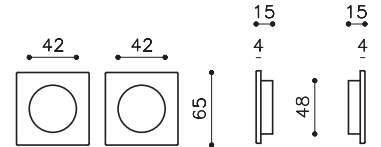

D129 | Giotto Q Flush Pull

Olivari of Italy

Door Suitability:
timber & aluminium doors

Available Finishes:
CR, SC
IB, IS, IBN, ISN, ISB
IA, ISC, ISBRZ
PBU, BRZ

Specification Codes:
D129 - Finish

Suitable for timber & aluminium doors

Matching Privacy on Pg. 6

D134 | Dante Flush Pull

Olivari of Italy

Door Suitability:
timber & aluminium doors

Available Finishes:
CR, SC
IB, IS, IBN, ISN, ISB
IA, ISC, ISBRZ
PBU, BRZ

Specification Codes:
D134 - Finish