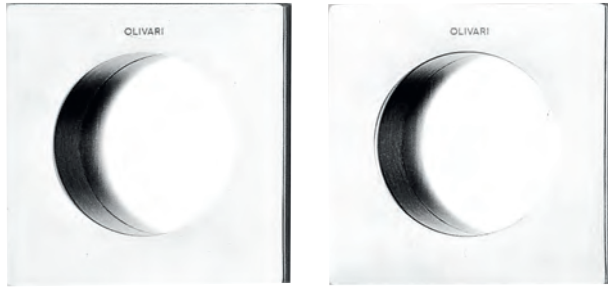

D129 | Giotto Q Flush Pull

Olivari of Italy

Door Suitability:
timber & aluminium doors

Available Finishes:
CR, SC
IB, IS, IBN, ISN, ISB
IA, ISC, ISBRZ
PBU, BRZ

Specification Codes:
D129 - Finish

Suitable for timber & aluminium doors

Matching Privacy on Pg. 6

D134 | Dante Flush Pull

Olivari of Italy

Door Suitability:
timber & aluminium doors

Available Finishes:
CR, SC
IB, IS, IBN, ISN, ISB
IA, ISC, ISBRZ
PBU, BRZ

Specification Codes:
D134 - Finish

Suitable for timber & aluminium doors

Matching Privacy on Pg. 7

D126 | Sliding Door Finger Pull

Olivari of Italy

Door Suitability:
timber & aluminium doors

Available Finishes:
CR, SC
IB, IS, IBN, ISN, ISB
IA, ISC, ISBRZ
PBU, EMB, BRZ, PC

Specification Codes:
D126 - Finish

Suitable for timber & aluminium doors