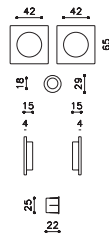

Giotto Q Nicola Novelletto

brass

- CR Bright Chrome
- SC Satin Chrome
- IS SuperInox Satin
- IBN SuperInox Bright Nickel
- ISN SuperInox Satin Nickel
- IB SuperInox Brass
- ISB SuperInox Satin Brass
- PBU Polished Brass Unlacquered
- ISC SuperInox Satin Cooper
- ISBRZ SuperInox Satin Bronze
- IA SuperInox Anthracite
- BLK Black