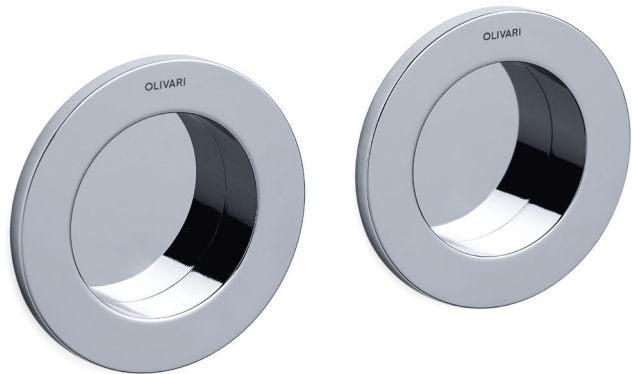

Dante Studio Olivari

brass

CR	Bright Chrome
SC	Satin Chrome
IS	SuperInox Satin
IBN	SuperInox Satin Nickel
IB	SuperInox Brass
ISB	SuperInox Satin Brass
PBU	Polished Brass Unlacquered
ISC	SuperInox Satin Copper
ISBRZ	SuperInox Satin Bronze
IA	SuperInox Anthracite
BL	Black

D134

OLIVARI 