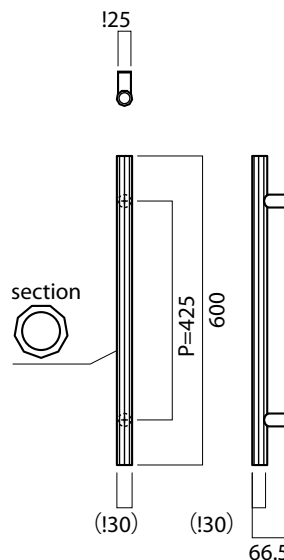

"POLYGON"

A nine-sided handle that naturally fits the palm of your hand

G10502

base material
Aluminium & Stainless Steel

available finish
Uni-Frost Anodized Silver & Hairline Stainless Steel (A)
Uni-Frost Anodized Black & Hairline Stainless Steel (B)

available sizes (mm)
Length 600, Centres 425

fixing holes sizes
Door 10mm, Glass 16mm

specification code
G10502 - 600 - finish
G10502 - custom - finish

Lengths can be ordered to match any door size. Call for details