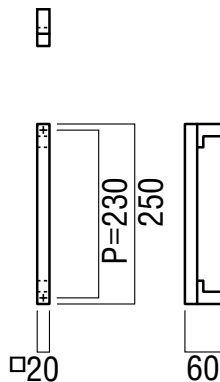

**available sizes (mm)**  
Length 250, Centres 230

**fixing hole sizes**  
Door 8mm, Glass 12mm

**specification code**  
G1101 - 250 - finish

**G1101**

**base material**  
Stainless Steel & Uni-Wood  
(Antibacterial Compressed Wood)

**available finish**  
Stainless Steel Hairline & Stainless Steel Polished (S)  
Uni-Wood White & Stainless Steel Polished (W)  
Uni-Wood Pale Scotch Colour & Stainless Steel Hairline (PS)

**available sizes (mm)**  
Length 600, Centres 580

**fixing hole sizes**  
Door 8mm, Glass 12mm

**specification code**  
G1101 - 600 - finish