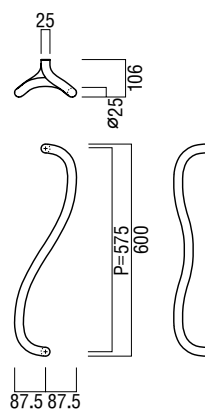

## T1114

**base material**  
Stainless Steel

**available finish**  
Polished Stainless Steel

**available sizes (mm)**  
Length 600, Centres 575

**fixing hole sizes**  
Door 10mm, Glass 16mm

**specification code**  
T1114 - L  
T1114 - R

## G1115

**base material**  
Stainless Steel

**available finish**  
Polished Stainless Steel

**available sizes (mm)**  
Length 600, Centres 575

**fixing hole sizes**  
Door 10mm, Glass 16mm

**specification code**  
G1115 - L  
G1115 - R