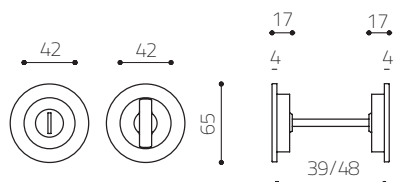

# D132L | Dante Privacy Flush Pull

Olivari of Italy

**Door Suitability:**

Door Thickness: 40mm +  
timber & aluminium doors

**Available Finishes:**

CR, SC  
IB, IS, IBN, ISN, ISB  
IA, ISC, ISBRZ  
PBU, BRZ

**Specification Codes:**

D132L - Finish  
Includes sliding door latch

Matching Flush Pull on Pg. 12

*Suitable for timber & aluminium doors*

# D133L | Dante Privacy Flush Pull

Olivari of Italy

**Door Suitability:**

Door Thickness: 40mm +  
timber & aluminium doors

**Available Finishes:**

CR, SC  
IB, IS, IBN, ISN, ISB  
IA, ISC, ISBRZ  
PBU, BRZ