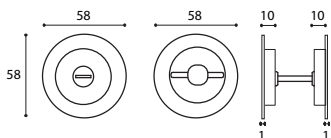

# D128L | Giotto Q Privacy Flush Pull

Olivari of Italy

**Door Suitability:**

Door Thickness: 40mm +  
timber & aluminium doors

**Available Finishes:**

CR, SC  
IB, IS, IBN, ISN, ISB  
IA, ISC, ISBRZ  
PBU, BRZ

**Specification Codes:**

D128L - Finish  
Includes sliding door latch

Matching Flush Pull on Pg. 12

*Suitable for timber & aluminium doors*

# K13250L | Privacy Flush Pull

Didheya of Spain

**Door Suitability:**

Door Thickness: 32mm +  
timber doors only

**Available Finishes:**

SS satin stainless steel  
PS polished stainless steel (face only)  
PC powder coat

# D132L | Dante Privacy Flush Pull

Olivari of Italy

**Door Suitability:**

Door Thickness: 40mm +  
timber & aluminium doors

**Available Finishes:**

CR, SC  
IB, IS, IBN, ISN, ISB  
IA, ISC, ISBRZ  
PBU, BRZ