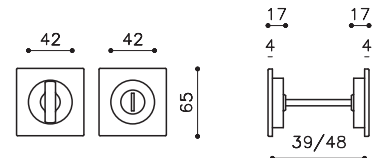

# D127L | Giotto Q Privacy Flush Pull

Olivari of Italy

**Door Suitability:**

Door Thickness: 40mm +  
timber & aluminium doors

**Available Finishes:**

CR, SC  
IB, IS, IBN, ISN, ISB  
IA, ISC, ISBRZ  
PBU, BRZ

**Specification Codes:**

D127L - Finish  
Includes sliding door latch

Matching Flush Pull on Pg. 12

*Suitable for timber & aluminium doors*

# D128L | Giotto Q Privacy Flush Pull

Olivari of Italy

**Door Suitability:**

Door Thickness: 40mm +  
timber & aluminium doors

**Available Finishes:**

CR, SC  
IB, IS, IBN, ISN, ISB  
IA, ISC, ISBRZ  
PBU, BRZ