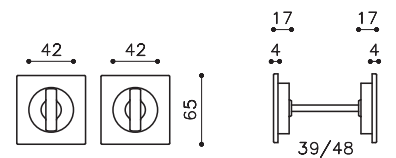

**Specification Codes:**

D127L - Finish  
Includes sliding door latch

Matching Flush Pull on Pg. 12

*Suitable for timber & aluminium doors*

# D128L | Giotto Q Privacy Flush Pull

Olivari of Italy

**Door Suitability:**

Door Thickness: 40mm +  
timber & aluminium doors

**Available Finishes:**

CR, SC  
IB, IS, IBN, ISN, ISB  
IA, ISC, ISBRZ  
PBU, BRZ

**Specification Codes:**

D128L - Finish  
Includes sliding door latch

Matching Flush Pull on Pg. 12

*Suitable for timber & aluminium doors*