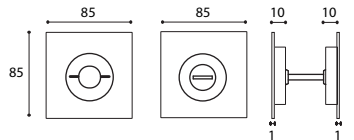

# K14250L | Privacy Flush Pull

Didheya of Spain

**Door Suitability:**

Door Thickness: 32mm +  
timber doors only

**Available Finishes:**

SS satin stainless steel  
PS polished stainless steel (face only)  
PC powder coat

# D127L | Giotto Q Privacy Flush Pull

Olivari of Italy

**Door Suitability:**

Door Thickness: 40mm +  
timber & aluminium doors

**Available Finishes:**

CR, SC  
IB, IS, IBN, ISN, ISB  
IA, ISC, ISBRZ  
PBU, BRZ

# D133L | Dante Privacy Flush Pull

Olivari of Italy

**Door Suitability:**

Door Thickness: 40mm +  
timber & aluminium doors

**Available Finishes:**

CR, SC  
IB, IS, IBN, ISN, ISB  
IA, ISC, ISBRZ  
PBU, BRZ