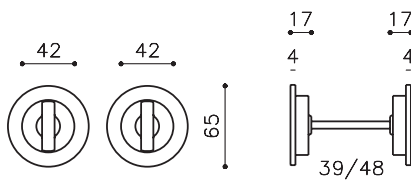

**Specification Codes:**

D132L - Finish  
Includes sliding door latch

Matching Flush Pull on Pg. 12

*Suitable for timber & aluminium doors*

# D133L | Dante Privacy Flush Pull

Olivari of Italy

**Door Suitability:**

Door Thickness: 40mm +  
timber & aluminium doors

**Available Finishes:**

CR, SC  
IB, IS, IBN, ISN, ISB  
IA, ISC, ISBRZ  
PBU, BRZ

**Specification Codes:**

D133L - Finish  
Includes sliding door latch

Matching Flush Pull on Pg. 12

*Suitable for timber & aluminium doors*