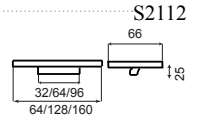

Specification no.  
S2063 – CR (Polished Chrome),  
SN (Satin Nickel)

Specification no.  
S2112 – CR (Polished Chrome),  
SSE (Stainless Steel Effect)  
Size: Large to Small: S2112A, B or C

Specification no.  
S01031 – CR (Polished Chrome),  
SI (Silver), NI (Nickel)

Specification no.  
S01028 – CR (Polished Chrome),  
SI (Silver), NI (Nickel)