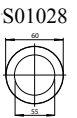

Specification no.  
S2063 – CR (Polished Chrome),  
SN (Satin Nickel)

Specification no.  
S2112 – CR (Polished Chrome),  
SSE (Stainless Steel Effect)  
Size: Large to Small: S2112A, B or C

Specification no.  
S01031 – CR (Polished Chrome),  
SI (Silver), NI (Nickel)

Specification no.  
S01028 – CR (Polished Chrome),  
SI (Silver), NI (Nickel)