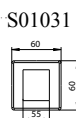

Specification no.  
S2063 – CR (Polished Chrome),  
SN (Satin Nickel)

Specification no.  
S2112 – CR (Polished Chrome),  
SSE (Stainless Steel Effect)  
Size: Large to Small: S2112A, B or C

Specification no.  
S01031 – CR (Polished Chrome),  
SI (Silver), NI (Nickel)

Specification no.  
S01028 – CR (Polished Chrome),  
SI (Silver), NI (Nickel)