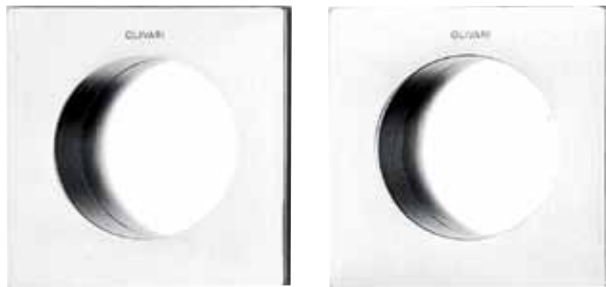

# Flush Pulls

**Giotto Q**  
by Studio Olivari

material/brass

- CR bright chrome
- SC satin chrome
- BIC biochrome bright - the world's first bio-friendly door handle finish
- IB superinox brass - guaranteed not to pitting or tarnish for 30 years in sea air environments
- IS superinox satin - guaranteed not to pitting or tarnish for 30 years in sea air environments

D129

*Suitable for timber & aluminium doors*

Specification Code + Finish  
D129 - giotto flush pull set

## Square Flush Pulls

by Siro of Austria & Bellevue

finish

- CR bright chrome
- SC satin chrome
- SN satin nickel (S2152 only)
- SI Silver (Z9300B only)

door suitability

Timber doors

*Ideally priced for projects*

## S01045 Flush Pulls

by Siro of Austria

finish

- CR bright chrome
- NI nickel
- SI Silver

door suitability

Timber doors

size

140 x 50 x 18mm