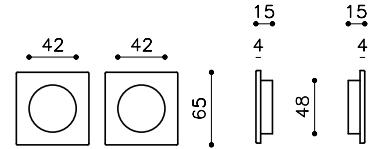

D129

*Suitable for timber & aluminium doors*

Specification Code + Finish  
D129 - giotto flush pull set

Z9300B & 301156

S2152

size

- Z9300B: 75 x 75mm
- 301156: 49 x 50mm
- S2152A: 76 x 76mm
- S2152B: 56 x 56mm

Specification Code + Finish  
Z9300B - finish  
301156 - finish  
S2152 - size - finish

## S01045 Flush Pulls

by Siro of Austria

finish

- CR bright chrome
- NI nickel
- SI Silver

door suitability

Timber doors

size

140 x 50 x 18mm