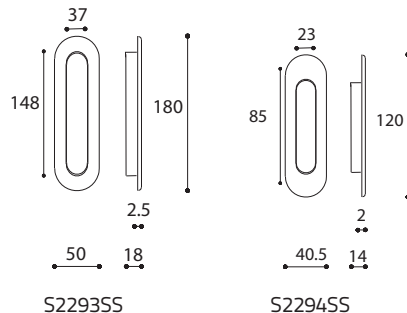

S2293 - Flush pull

Siro of Austria

S2293SS

S2294SS

Door suitability:

Timber doors

Available finishes:

SS

Specification codes:

S2293SS

S2294SS

S2293SS

S2294SS