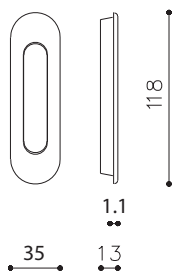

TW01 | Flush Pull

Bellevue

Door Suitability:
timber doors

Available Finishes:
SS

Specification Codes:
TW01SS

S2293 | Flush Pull

Siro of Austria

Door Suitability:
timber doors

Available Finishes:
SS

Specification Codes:
S2293SS

S2294 | Flush Pull

Siro of Austria

Door Suitability:
timber doors

Available Finishes:
SS

Specification Codes:
S2294SS