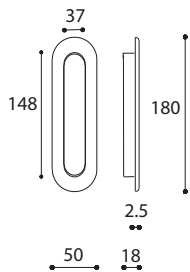

TW01 | Flush Pull

Bellevue

Door Suitability:
timber doors

Available Finishes:
SS

Specification Codes:
TW01SS

S2293 | Flush Pull

Siro of Austria

Door Suitability:
timber doors

Available Finishes:
SS

Specification Codes:
S2293SS

S2294 | Flush Pull

Siro of Austria

Door Suitability:
timber doors

Available Finishes:
SS

Specification Codes:
S2294SS