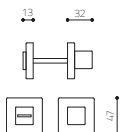

Chiavistelli

Cubo

Studio Olivari

H136V6

ottone/brass

- ZL superoro lucido/supergold bright
- CR cromato/chrome
- CO cromato opaco/mat chrome
- EL biocromo lucido/biochrome bright
- BS biocromo satinato/biochrome satined
- NS supernichel satinato/supernickel satined
- IS superinox satinato/superstainlesssteel satined