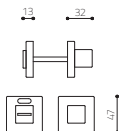

Cubo

Studio Olivari

H136VF6

ottone/brass

- ZL superoro lucido/supergold bright
- CR cromato/chrome
- CO cromato opaco/mat chrome
- EL biocromo lucido/biochrome bright
- BS biocromo satinato/biochrome satined
- NS supernichel satinato/supernickel satined
- IS superinox satinato/superstainlesssteel satined