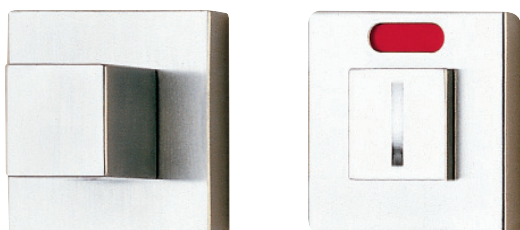

Chiavistelli

Cubo

Studio Olivari

H136V6

ottone/brass

- ZL superoro lucido/supergold bright
- CR cromato/chrome
- CO cromato opaco/mat chrome
- EL biocromo lucido/biochrome bright
- BS biocromo satinato/biochrome satined
- NS supernichel satinato/supernickel satined
- IS superinox satinato/superstainlesssteel satined

Cubo

Studio Olivari

H136VF6

ottone/brass

- ZL superoro lucido/supergold bright
- CR cromato/chrome
- CO cromato opaco/mat chrome
- EL biocromo lucido/biochrome bright
- BS biocromo satinato/biochrome satined
- NS supernichel satinato/supernickel satined
- IS superinox satinato/superstainlesssteel satined

Cubo S

Studio Olivari

H135B6

ottone/brass

- ZL superoro lucido/supergold bright
- CR cromato/chrome
- CO cromato opaco/mat chrome
- EL biocromo lucido/biochrome bright
- BS biocromo satinato/biochrome satined
- NS supernichel satinato/supernickel satined
- IS superinox satinato/superstainlesssteel satined