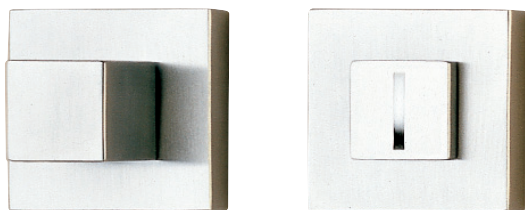

Chiavistelli

Cubo

Studio Olivari

H136V6

ottone/brass

- ZL superoro lucido/supergold bright
- CR cromato/chrome
- CO cromato opaco/mat chrome
- EL biocromo lucido/biochrome bright
- BS biocromo satinato/biochrome satined
- NS supernichel satinato/supernickel satined
- IS superinox satinato/superstainlesssteel satined

Cubo

Studio Olivari

H136VF6

ottone/brass

- ZL superoro lucido/supergold bright
- CR cromato/chrome
- CO cromato opaco/mat chrome
- EL biocromo lucido/biochrome bright
- BS biocromo satinato/biochrome satined
- NS supernichel satinato/supernickel satined
- IS superinox satinato/superstainlesssteel satined

Cubo S

Studio Olivari

H135B6

ottone/brass

- ZL superoro lucido/supergold bright
- CR cromato/chrome
- CO cromato opaco/mat chrome
- EL biocromo lucido/biochrome bright
- BS biocromo satinato/biochrome satined
- NS supernichel satinato/supernickel satined
- IS superinox satinato/superstainlesssteel satined