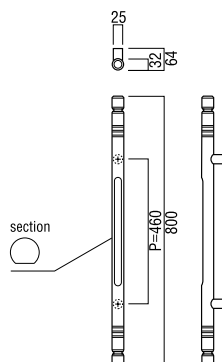

**available sizes (mm)**  
Length 1200, Centres 860  
Length 800, Centres 460

**fixing hole sizes**  
Door 10mm, Glass 16mm

**specification code**  
G2412 - 1200 - finish  
G2412 - 800 - finish