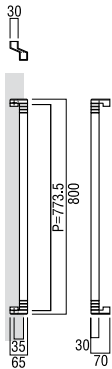

MEDIUM ENTRY PULLS *by Elmes of Japan*

T2734

base material
Brass

available finish
Oxidized Black & Bright Bronze (B)
Chemically Treated Uneven Black &
Purple-Black (P)

available sizes (mm)
Length 800, Centres 773.5

fixing hole sizes
Door 10mm, Glass 16mm

specification code
T2734 - 800 - Finish

G2734

base material
Brass

available finish
Oxidized Black & Bright Bronze (B)
Chemically Treated Uneven Black &
Purple-Black (P)

available sizes (mm)
Length 800, Centres 773.5

fixing hole sizes
Door 10mm, Glass 16mm

specification code
G2734 - 800 - Finish