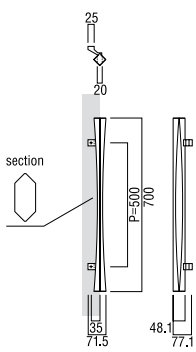

MEDIUM ENTRY PULLS *by Elmes of Japan*

T2759

base material
Uniwood (Antibacterial Compressed Wood) & Stainless Steel

available finish
Uni-Wood White & Hairline Stainless (W)
Uni-Wood Scotch & Hairline Stainless (S)

available sizes (mm)
Length 700, Centres 500

fixing hole sizes
Door 8mm, Glass 12mm

specification code
T2759 - 700 - finish

G2759

base material
Uniwood (Antibacterial Compressed Wood) & Stainless Steel

available finish
Uni-Wood White & Hairline Stainless (W)
Uni-Wood Scotch & Hairline Stainless (S)

available sizes (mm)
Length 700, Centres 500

fixing hole sizes
Door 10mm, Glass 16mm

specification code
G2759 - 700 - finish