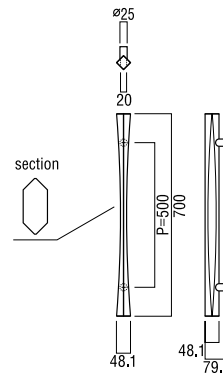

MEDIUM ENTRY PULLS *by Elmes of Japan*

T2759

base material
Uniwood (Antibacterial Compressed Wood) & Stainless Steel

available finish
Uni-Wood White & Hairline Stainless (W)
Uni-Wood Scotch & Hairline Stainless (S)

available sizes (mm)
Length 700, Centres 500

fixing hole sizes
Door 8mm, Glass 12mm

specification code
T2759 - 700 - finish

G2759

base material
Uniwood (Antibacterial Compressed Wood) & Stainless Steel

available finish
Uni-Wood White & Hairline Stainless (W)
Uni-Wood Scotch & Hairline Stainless (S)

available sizes (mm)
Length 700, Centres 500

fixing hole sizes
Door 10mm, Glass 16mm

specification code
G2759 - 700 - finish