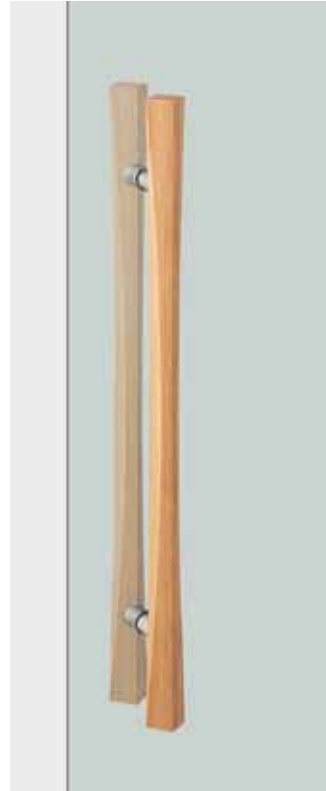

MEDIUM ENTRY PULLS *by Elmes of Japan*

T2759

base material
Uniwood (Antibacterial Compressed Wood) & Stainless Steel

available finish
Uni-Wood White & Hairline Stainless (W)
Uni-Wood Scotch & Hairline Stainless (S)

available sizes (mm)
Length 700, Centres 500

fixing hole sizes
Door 8mm, Glass 12mm

specification code
T2759 - 700 - finish

G2759

base material
Uniwood (Antibacterial Compressed Wood) & Stainless Steel

available finish
Uni-Wood White & Hairline Stainless (W)
Uni-Wood Scotch & Hairline Stainless (S)

available sizes (mm)
Length 700, Centres 500

fixing hole sizes
Door 10mm, Glass 16mm

specification code
G2759 - 700 - finish