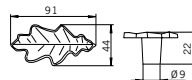

S1044

Specification no.
S1044 – ABT (Antique Brass Tumbled),
AC (Antique Copper Coloured)
MOQ: 5

S1056

Specification no.
S1056 – ABT (Antique Brass Tumbled),
AC (Antique Copper Coloured)
MOQ: 5

S1045

Specification no.
S1045 – ABT (Antique Brass Tumbled),
AC (Antique Copper Coloured)
MOQ: 5