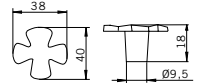

S1057

Specification no.
S1057 – ABT (Antique Brass Tumbled),
AC (Antique Copper Coloured)
MOQ: 5

S1059

Specification no.
S1059 – ABT (Antique Brass Tumbled),
AC (Antique Copper Coloured)
MOQ: 5

S1048

Specification no.
S1048 – ABT (Antique Brass Tumbled),
AC (Antique Copper Coloured)
MOQ: 5