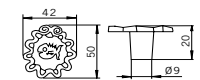

S1050

Specification no.
S1050 – ABT (Antique Brass Tumbled),
AC (Antique Copper Coloured)
MOQ: 5