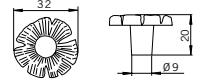

S1057

Specification no.
S1057 – ABT (Antique Brass Tumbled),
AC (Antique Copper Coloured)
MOQ: 5

S1059

Specification no.
S1059 – ABT (Antique Brass Tumbled),
AC (Antique Copper Coloured)
MOQ: 5

S1048

Specification no.
S1048 – ABT (Antique Brass Tumbled),
AC (Antique Copper Coloured)
MOQ: 5