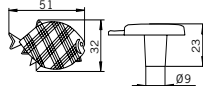

S1056

Specification no.
S1056 – ABT (Antique Brass Tumbled),
AC (Antique Copper Coloured)
MOQ: 5