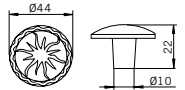

S1057

Specification no.
S1057 – ABT (Antique Brass Tumbled),
AC (Antique Copper Coloured)
MOQ: 5

S1059

Specification no.
S1059 – ABT (Antique Brass Tumbled),
AC (Antique Copper Coloured)
MOQ: 5

S1048

Specification no.
S1048 – ABT (Antique Brass Tumbled),
AC (Antique Copper Coloured)
MOQ: 5