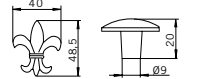

S1045

Specification no.
S1045 – ABT (Antique Brass Tumbled),
AC (Antique Copper Coloured)
MOQ: 5