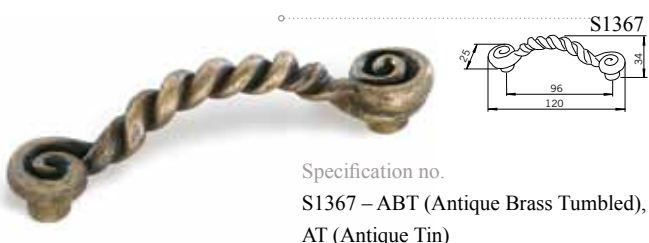

Specification no.
S924 – ABB (Antique Brass Brushed),
PB (Polished Brass)

Specification no.
S1435 – AIB (Antique Iron Brushed),
ABT (Antique Brass Tumbled)

Specification no.
S1631 – ABT (Antique Brass Tumbled),
AS (Antique Silver)
Size: Large to Small: S1631A, B or C

Specification no.
S495 – AIT (Antique Iron Tumbled),
ABT (Antique Brass Tumbled)

Specification no.
S812 – ABT (Antique Brass Tumbled)
Size: Large to Small: S812A or B

Specification no.
S1757 – ABT (Antique Brass Tumbled),
TC (Tin Coloured)

Specification no.
S1367 – ABT (Antique Brass Tumbled),
AT (Antique Tin)

Specification no.
S1365 – ABT (Antique Brass Tumbled),
AT (Antique Tin)