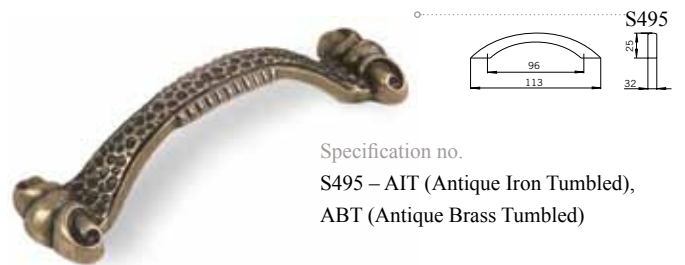

Specification no.
S924 – ABB (Antique Brass Brushed),
PB (Polished Brass)

Specification no.
S1435 – AIB (Antique Iron Brushed),
ABT (Antique Brass Tumbled)

Specification no.
S1631 – ABT (Antique Brass Tumbled),
AS (Antique Silver)
Size: Large to Small: S1631A, B or C

Specification no.
S495 – AIT (Antique Iron Tumbled),
ABT (Antique Brass Tumbled)

Specification no.
S812 – ABT (Antique Brass Tumbled)
Size: Large to Small: S812A or B

Specification no.
S1757 – ABT (Antique Brass Tumbled),
TC (Tin Coloured)

Specification no.
S1367 – ABT (Antique Brass Tumbled),
AT (Antique Tin)

Specification no.
S1365 – ABT (Antique Brass Tumbled),
AT (Antique Tin)