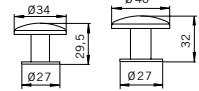

S494

Specification no.
S494 – AIT (Antique Iron Tumbled),
ABT (Antique Brass Tumbled)
Size: Large to Small: S494A or B

S1315

Specification no.
S1315 – ABT (Antique Brass Tumbled),
AS (Antique Silver)

S1368

Specification no.
S1368 – AT (Antique Tin),
ABT (Antique Brass Tumbled)
Size: Large to Small: S1368A or B

S1533

Specification no.
S1533 – ABT (Antique Brass Tumbled),
AS (Antique Silver)

S490

Specification no.
S490 - CR (Polished Chrome),
MN (Mat Nickel), MB (Mat Black),
PB (Polished Brass)
Size: Large to Small: S490A or B

S489

Specification no.
S489 – CR (Polished Chrome),
MN (Mat Nickel), PB (Polished Brass),
ABB (Antique Brass Brushed)
Size: Large to Small: S489A, B or C