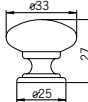

S1579

Specification no.
S1579 – ABT (Antique Brass Tumbled),
AS (Antique Silver)

S1578

Specification no.
S1578 – ABT (Antique Brass Tumbled),
AS (Antique Silver)

S1917

Specification no.
S1917 – CR (Polished Chrome),
ABT (Antique Brass Tumbled),
AS (Antique Silver)

S494

Specification no.
S494 – AIT (Antique Iron Tumbled),
ABT (Antique Brass Tumbled)
Size: Large to Small: S494A or B

S1315

Specification no.
S1315 – ABT (Antique Brass Tumbled),
AS (Antique Silver)

S1368

Specification no.
S1368 – AT (Antique Tin),
ABT (Antique Brass Tumbled)
Size: Large to Small: S1368A or B

S1533

Specification no.
S1533 – ABT (Antique Brass Tumbled),
AS (Antique Silver)

S490

Specification no.
S490 - CR (Polished Chrome),
MN (Mat Nickel), MB (Mat Black),
PB (Polished Brass)
Size: Large to Small: S490A or B

S489

Specification no.
S489 – CR (Polished Chrome),
MN (Mat Nickel), PB (Polished Brass),
ABB (Antique Brass Brushed)
Size: Large to Small: S489A, B or C