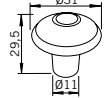

S494

Specification no.
S494 – AIT (Antique Iron Tumbled),
ABT (Antique Brass Tumbled)
Size: Large to Small: S494A or B

S1315

Specification no.
S1315 – ABT (Antique Brass Tumbled),
AS (Antique Silver)

S1368

Specification no.
S1368 – AT (Antique Tin),
ABT (Antique Brass Tumbled)
Size: Large to Small: S1368A or B

S1533

Specification no.
S1533 – ABT (Antique Brass Tumbled),
AS (Antique Silver)

S490

Specification no.
S490 - CR (Polished Chrome),
MN (Mat Nickel), MB (Mat Black),
PB (Polished Brass)
Size: Large to Small: S490A or B

S1439

Specification no.
S1439 – AIB (Antique Iron Brushed),
ABT (Antique Brass Tumbled)

S1701

Specification no.
S1701 – ABT (Antique Brass Tumbled)
TC (Tin Coloured)

S549

Specification no.
S549 – CR (Polished Chrome),
PB (Polished Brass),
ABB (Antique Brass Brushed)

S489

Specification no.
S489 – CR (Polished Chrome),
MN (Mat Nickel), PB (Polished Brass),
ABB (Antique Brass Brushed)
Size: Large to Small: S489A, B or C