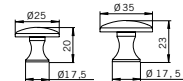

S494

Specification no.
S494 – AIT (Antique Iron Tumbled),
ABT (Antique Brass Tumbled)
Size: Large to Small: S494A or B

S1315

Specification no.
S1315 – ABT (Antique Brass Tumbled),
AS (Antique Silver)

S1368

Specification no.
S1368 – AT (Antique Tin),
ABT (Antique Brass Tumbled)
Size: Large to Small: S1368A or B

S1533

Specification no.
S1533 – ABT (Antique Brass Tumbled),
AS (Antique Silver)

S490

Specification no.
S490 - CR (Polished Chrome),
MN (Mat Nickel), MB (Mat Black),
PB (Polished Brass)
Size: Large to Small: S490A or B

S1439

Specification no.
S1439 – AIB (Antique Iron Brushed),
ABT (Antique Brass Tumbled)

S1701

Specification no.
S1701 – ABT (Antique Brass Tumbled)
TC (Tin Coloured)

S549

Specification no.
S549 – CR (Polished Chrome),
PB (Polished Brass),
ABB (Antique Brass Brushed)

S489

Specification no.
S489 – CR (Polished Chrome),
MN (Mat Nickel), PB (Polished Brass),
ABB (Antique Brass Brushed)
Size: Large to Small: S489A, B or C