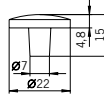

S494

Specification no.
S494 – AIT (Antique Iron Tumbled),
ABT (Antique Brass Tumbled)
Size: Large to Small: S494A or B

S1315

Specification no.
S1315 – ABT (Antique Brass Tumbled),
AS (Antique Silver)

S1368

Specification no.
S1368 – AT (Antique Tin),
ABT (Antique Brass Tumbled)
Size: Large to Small: S1368A or B

S1533

Specification no.
S1533 – ABT (Antique Brass Tumbled),
AS (Antique Silver)

S490

Specification no.
S490 - CR (Polished Chrome),
MN (Mat Nickel), MB (Mat Black),
PB (Polished Brass)
Size: Large to Small: S490A or B

S489

Specification no.
S489 – CR (Polished Chrome),
MN (Mat Nickel), PB (Polished Brass),
ABB (Antique Brass Brushed)
Size: Large to Small: S489A, B or C