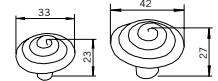

S494

Specification no.
S494 – AIT (Antique Iron Tumbled),
ABT (Antique Brass Tumbled)
Size: Large to Small: S494A or B

S1315

Specification no.
S1315 – ABT (Antique Brass Tumbled),
AS (Antique Silver)

S1368

Specification no.
S1368 – AT (Antique Tin),
ABT (Antique Brass Tumbled)
Size: Large to Small: S1368A or B

S1533

Specification no.
S1533 – ABT (Antique Brass Tumbled),
AS (Antique Silver)

S490

Specification no.
S490 - CR (Polished Chrome),
MN (Mat Nickel), MB (Mat Black),
PB (Polished Brass)
Size: Large to Small: S490A or B

S489

Specification no.
S489 – CR (Polished Chrome),
MN (Mat Nickel), PB (Polished Brass),
ABB (Antique Brass Brushed)
Size: Large to Small: S489A, B or C