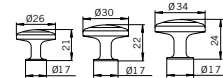

Specification no.
S1368 – AT (Antique Tin),
ABT (Antique Brass Tumbled)
Size: Large to Small: S1368A or B

S1533

Specification no.
S1533 – ABT (Antique Brass Tumbled),
AS (Antique Silver)

S490

Specification no.
S490 - CR (Polished Chrome),
MN (Mat Nickel), MB (Mat Black),
PB (Polished Brass)
Size: Large to Small: S490A or B

S1439

Specification no.
S1439 – AIB (Antique Iron Brushed),
ABT (Antique Brass Tumbled)

S1701

Specification no.
S1701 – ABT (Antique Brass Tumbled)
TC (Tin Coloured)

S549

Specification no.
S549 – CR (Polished Chrome),
PB (Polished Brass),
ABB (Antique Brass Brushed)

S489

Specification no.
S489 – CR (Polished Chrome),
MN (Mat Nickel), PB (Polished Brass),
ABB (Antique Brass Brushed)
Size: Large to Small: S489A, B or C