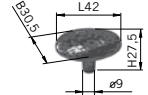

S1579

Specification no.
S1579 – ABT (Antique Brass Tumbled),
AS (Antique Silver)

S1578

Specification no.
S1578 – ABT (Antique Brass Tumbled),
AS (Antique Silver)

S1917

Specification no.
S1917 – CR (Polished Chrome),
ABT (Antique Brass Tumbled),
AS (Antique Silver)

S494

Specification no.
S494 – AIT (Antique Iron Tumbled),
ABT (Antique Brass Tumbled)
Size: Large to Small: S494A or B

S1315

Specification no.
S1315 – ABT (Antique Brass Tumbled),
AS (Antique Silver)

S1368

Specification no.
S1368 – AT (Antique Tin),
ABT (Antique Brass Tumbled)
Size: Large to Small: S1368A or B

S1533

Specification no.
S1533 – ABT (Antique Brass Tumbled),
AS (Antique Silver)

S490

Specification no.
S490 - CR (Polished Chrome),
MN (Mat Nickel), MB (Mat Black),
PB (Polished Brass)
Size: Large to Small: S490A or B

S489

Specification no.
S489 – CR (Polished Chrome),
MN (Mat Nickel), PB (Polished Brass),
ABB (Antique Brass Brushed)
Size: Large to Small: S489A, B or C