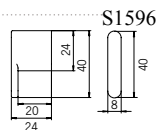

Specification no.
S1499 – CR (Polished Chrome),
SN (Satin Nickel), PB (Polished Brass)

Specification no.
S1595 – CR (Polished Chrome),
MN (Mat Nickel), PB (Polished Brass),
SI (Silver)

Specification no.
S1501 – CR (Polished Chrome),
SN (Satin Nickel), PB (Polished Brass)

Specification no.
S1500 – CR (Polished Chrome),
SN (Satin Nickel), PB (Polished Brass),
SI (Silver) by request

Specification no.
S1596 – CR (Polished Chrome),
SN (Satin Nickel), PB (Polished Brass)

Specification no.
S1583 – CR (Polished Chrome),
SN (Satin Nickel), PB (Polished Brass)

Specification no.
S1498 – CR (Polished Chrome),
SN (Satin Nickel), PB (Polished Brass)

Specification no.
S1535 – CR (Polished Chrome),
MN (Mat Nickel)