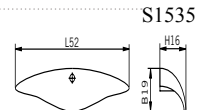

Specification no.
S1500 – CR (Polished Chrome),
SN (Satin Nickel), PB (Polished Brass),
SI (Silver) by request

Specification no.
S1596 – CR (Polished Chrome),
SN (Satin Nickel), PB (Polished Brass)

Specification no.
S1583 – CR (Polished Chrome),
SN (Satin Nickel), PB (Polished Brass)

Specification no.
S1498 – CR (Polished Chrome),
SN (Satin Nickel), PB (Polished Brass)

Specification no.
S1535 – CR (Polished Chrome),
MN (Mat Nickel)