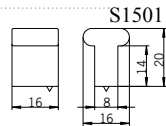

Specification no.
S1427 – CR (Polished Chrome),
SI (Silver)

Specification no.
S1426 – CR (Polished Chrome),
SI (Silver)

Specification no.
S1425 – CR (Polished Chrome),
SI (Silver)

Specification no.
S1424 – CR (Polished Chrome),
SN (Satin Nickel), PB (Polished Brass),
SI (Silver)

Specification no.
S1499 – CR (Polished Chrome),
SN (Satin Nickel), PB (Polished Brass)

Specification no.
S1595 – CR (Polished Chrome),
MN (Mat Nickel), PB (Polished Brass),
SI (Silver)

Specification no.
S1501 – CR (Polished Chrome),
SN (Satin Nickel), PB (Polished Brass)

Specification no.
S1500 – CR (Polished Chrome),
SN (Satin Nickel), PB (Polished Brass),
SI (Silver) by request

Specification no.
S1596 – CR (Polished Chrome),
SN (Satin Nickel), PB (Polished Brass)

Specification no.
S1583 – CR (Polished Chrome),
SN (Satin Nickel), PB (Polished Brass)

Specification no.
S1498 – CR (Polished Chrome),
SN (Satin Nickel), PB (Polished Brass)

Specification no.
S1535 – CR (Polished Chrome),
MN (Mat Nickel)