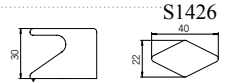

Specification no.
S1427 – CR (Polished Chrome),
SI (Silver)

Specification no.
S1426 – CR (Polished Chrome),
SI (Silver)

Specification no.
S1425 – CR (Polished Chrome),
SI (Silver)

Specification no.
S1424 – CR (Polished Chrome),
SN (Satin Nickel), PB (Polished Brass),
SI (Silver)

Specification no.
S1499 – CR (Polished Chrome),
SN (Satin Nickel), PB (Polished Brass)

Specification no.
S1595 – CR (Polished Chrome),
MN (Mat Nickel), PB (Polished Brass),
SI (Silver)

Specification no.
S1501 – CR (Polished Chrome),
SN (Satin Nickel), PB (Polished Brass)