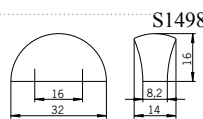

Specification no.
S1498 – CR (Polished Chrome),
SN (Satin Nickel), PB (Polished Brass)