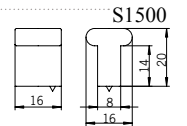

Specification no.
S1427 – CR (Polished Chrome),
SI (Silver)

Specification no.
S1426 – CR (Polished Chrome),
SI (Silver)

Specification no.
S1425 – CR (Polished Chrome),
SI (Silver)

Specification no.
S1424 – CR (Polished Chrome),
SN (Satin Nickel), PB (Polished Brass),
SI (Silver)

Specification no.
S1499 – CR (Polished Chrome),
SN (Satin Nickel), PB (Polished Brass)

Specification no.
S1595 – CR (Polished Chrome),
MN (Mat Nickel), PB (Polished Brass),
SI (Silver)

Specification no.
S1501 – CR (Polished Chrome),
SN (Satin Nickel), PB (Polished Brass)

Specification no.
S1500 – CR (Polished Chrome),
SN (Satin Nickel), PB (Polished Brass),
SI (Silver) by request

Specification no.
S1596 – CR (Polished Chrome),
SN (Satin Nickel), PB (Polished Brass)

Specification no.
S1583 – CR (Polished Chrome),
SN (Satin Nickel), PB (Polished Brass)

Specification no.
S1498 – CR (Polished Chrome),
SN (Satin Nickel), PB (Polished Brass)

Specification no.
S1535 – CR (Polished Chrome),
MN (Mat Nickel)