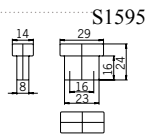

Specification no.
S1427 – CR (Polished Chrome),
SI (Silver)

Specification no.
S1426 – CR (Polished Chrome),
SI (Silver)

Specification no.
S1425 – CR (Polished Chrome),
SI (Silver)

Specification no.
S1424 – CR (Polished Chrome),
SN (Satin Nickel), PB (Polished Brass),
SI (Silver)

Specification no.
S1499 – CR (Polished Chrome),
SN (Satin Nickel), PB (Polished Brass)

Specification no.
S1595 – CR (Polished Chrome),
MN (Mat Nickel), PB (Polished Brass),
SI (Silver)

Specification no.
S1501 – CR (Polished Chrome),
SN (Satin Nickel), PB (Polished Brass)

Specification no.
S1500 – CR (Polished Chrome),
SN (Satin Nickel), PB (Polished Brass),
SI (Silver) by request

Specification no.
S1596 – CR (Polished Chrome),
SN (Satin Nickel), PB (Polished Brass)

Specification no.
S1583 – CR (Polished Chrome),
SN (Satin Nickel), PB (Polished Brass)

Specification no.
S1498 – CR (Polished Chrome),
SN (Satin Nickel), PB (Polished Brass)

Specification no.
S1535 – CR (Polished Chrome),
MN (Mat Nickel)