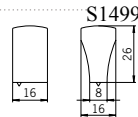

Specification no.
S1427 – CR (Polished Chrome),
SI (Silver)

Specification no.
S1426 – CR (Polished Chrome),
SI (Silver)

Specification no.
S1425 – CR (Polished Chrome),
SI (Silver)

Specification no.
S1424 – CR (Polished Chrome),
SN (Satin Nickel), PB (Polished Brass),
SI (Silver)

Specification no.
S1499 – CR (Polished Chrome),
SN (Satin Nickel), PB (Polished Brass)

Specification no.
S1595 – CR (Polished Chrome),
MN (Mat Nickel), PB (Polished Brass),
SI (Silver)

Specification no.
S1501 – CR (Polished Chrome),
SN (Satin Nickel), PB (Polished Brass)

Specification no.
S1500 – CR (Polished Chrome),
SN (Satin Nickel), PB (Polished Brass),
SI (Silver) by request

Specification no.
S1596 – CR (Polished Chrome),
SN (Satin Nickel), PB (Polished Brass)

Specification no.
S1583 – CR (Polished Chrome),
SN (Satin Nickel), PB (Polished Brass)

Specification no.
S1498 – CR (Polished Chrome),
SN (Satin Nickel), PB (Polished Brass)

Specification no.
S1535 – CR (Polished Chrome),
MN (Mat Nickel)