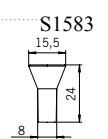

Specification no.
S1427 – CR (Polished Chrome),
SI (Silver)

Specification no.
S1426 – CR (Polished Chrome),
SI (Silver)

Specification no.
S1425 – CR (Polished Chrome),
SI (Silver)

Specification no.
S1424 – CR (Polished Chrome),
SN (Satin Nickel), PB (Polished Brass),
SI (Silver)

Specification no.
S1499 – CR (Polished Chrome),
SN (Satin Nickel), PB (Polished Brass)

Specification no.
S1595 – CR (Polished Chrome),
MN (Mat Nickel), PB (Polished Brass),
SI (Silver)

Specification no.
S1501 – CR (Polished Chrome),
SN (Satin Nickel), PB (Polished Brass)

Specification no.
S1500 – CR (Polished Chrome),
SN (Satin Nickel), PB (Polished Brass),
SI (Silver) by request

Specification no.
S1596 – CR (Polished Chrome),
SN (Satin Nickel), PB (Polished Brass)

Specification no.
S1583 – CR (Polished Chrome),
SN (Satin Nickel), PB (Polished Brass)

Specification no.
S1498 – CR (Polished Chrome),
SN (Satin Nickel), PB (Polished Brass)

Specification no.
S1535 – CR (Polished Chrome),
MN (Mat Nickel)