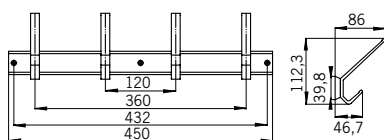

S1673 - SAA (Satin Anodised Aluminium)
By *Siro of Austria*