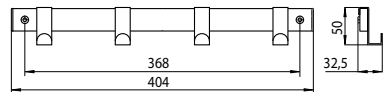

# Contemporary Coat Hook Range

S1603 - CR (Chrome)  
 S1603 - MN (Matt Nickel)  
 By *Siro of Austria*

New Model

S1444 - CR (Chrome)  
 S1444 - MN (Matt Nickel)  
 By *Siro of Austria*

New Model

70899 - CR (Chrome)  
 70899 - SC (Satin Chrome)  
 70899 - PB (Brass)  
 By *Confalonieri of Italy*