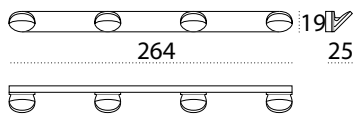

70899 - CR (Chrome)
70899 - SC (Satin Chrome)
70899 - PB (Brass)
By *Confalonieri of Italy*

New Model