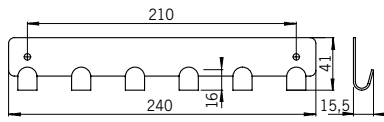

# Contemporary Coat Hook Range

S1603 - CR (Chrome)  
 S1603 - MN (Matt Nickel)  
 By *Siro of Austria*

New Model

S1444 - CR (Chrome)  
 S1444 - MN (Matt Nickel)  
 By *Siro of Austria*

New Model

70899 - CR (Chrome)  
 70899 - SC (Satin Chrome)  
 70899 - PB (Brass)  
 By *Confalonieri of Italy*