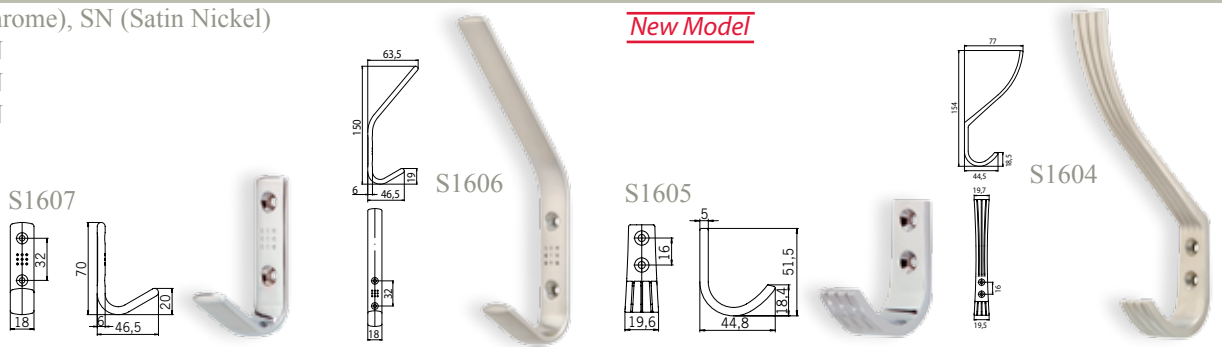

Contemporary Coat Hook Range

S1606 - CR (Chrome), SN (Satin Nickel)
 S1607 - CR, SN
 S1604 - CR, SN
 S1605 - CR, SN
 By *Siro of Austria*

New Model

S1842 - CR (Chrome), SN (Satin Nickel)
 S1843 - CR, SN
 S1672 - SN
 By *Siro of Austria*

S1654 - CR (Chrome), SN (Satin Nickel)
 S1353 - CRSI (Chrome + Silver)
 By *Siro of Austria*

E150 - CR (Chrome), SC (Satin Chrome), IB (SuperInox Brass)
 By *Olivari of Italy*
 Patented design by F.A. Porsche

70150 - CR (Chrome), SN (Satin Nickel), PB (Brass)
 By *Confalonieri of Italy*

TE241 - CR (Chrome), SC (Satin Chrome)
 TE242 - CR
 By *Bongio of Italy*

33555 - CR (Chrome), SC (Satin Chrome),
 BL (Black), PB (Brass)
 By *Bellevue*