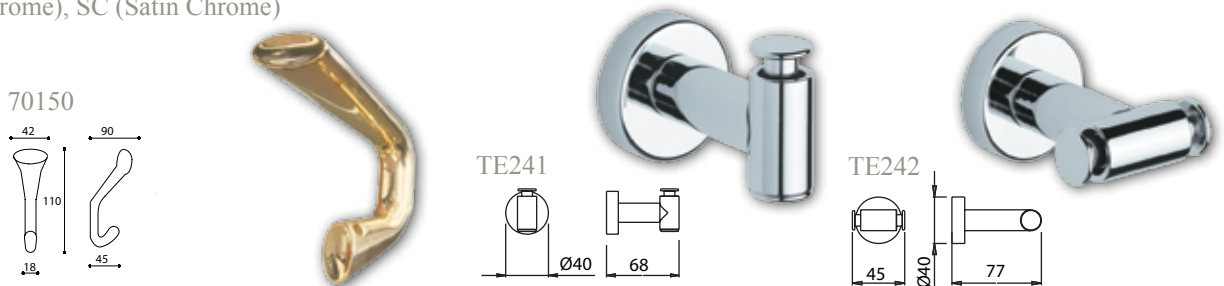

Contemporary Coat Hook Range

S1606 - CR (Chrome), SN (Satin Nickel)
 S1607 - CR, SN
 S1604 - CR, SN
 S1605 - CR, SN
 By *Siro of Austria*

New Model

S1842 - CR (Chrome), SN (Satin Nickel)
 S1843 - CR, SN
 S1672 - SN
 By *Siro of Austria*

S1654 - CR (Chrome), SN (Satin Nickel)
 S1353 - CRSI (Chrome + Silver)
 By *Siro of Austria*

E150 - CR (Chrome), SC (Satin Chrome), IB (SuperInox Brass)
 By *Olivari of Italy*
 Patented design by F.A. Porsche

70150 - CR (Chrome), SN (Satin Nickel), PB (Brass)
 By *Confalonieri of Italy*

TE241 - CR (Chrome), SC (Satin Chrome)
 TE242 - CR
 By *Bongio of Italy*

33555 - CR (Chrome), SC (Satin Chrome),
 BL (Black), PB (Brass)
 By *Bellevue*