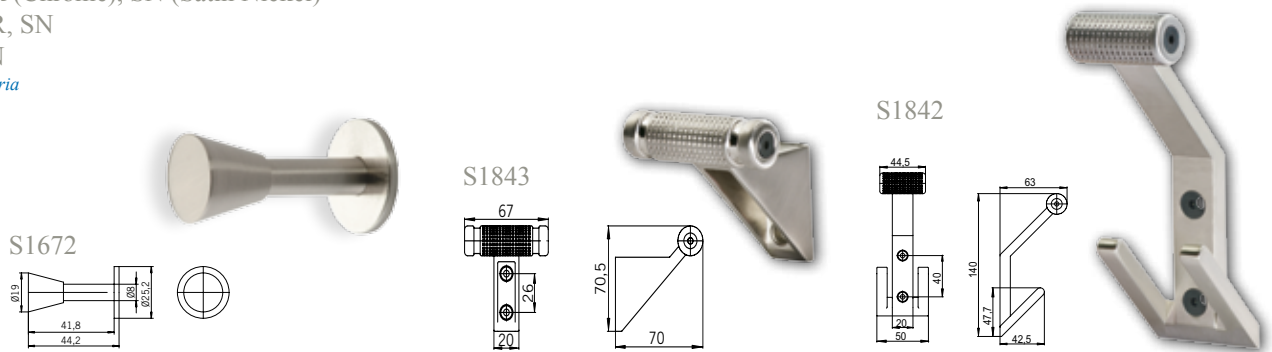

Contemporary Coat Hook Range

S1606 - CR (Chrome), SN (Satin Nickel)
 S1607 - CR, SN
 S1604 - CR, SN
 S1605 - CR, SN
 By *Siro of Austria*

New Model

S1842 - CR (Chrome), SN (Satin Nickel)
 S1843 - CR, SN
 S1672 - SN
 By *Siro of Austria*

S1654 - CR (Chrome), SN (Satin Nickel)
 S1353 - CRSI (Chrome + Silver)
 By *Siro of Austria*

E150 - CR (Chrome), SC (Satin Chrome), IB (SuperInox Brass)
 By *Olivari of Italy*
 Patented design by F.A. Porsche

70150 - CR (Chrome), SN (Satin Nickel), PB (Brass)
 By *Confalonieri of Italy*

TE241 - CR (Chrome), SC (Satin Chrome)
 TE242 - CR
 By *Bongio of Italy*

33555 - CR (Chrome), SC (Satin Chrome),
 BL (Black), PB (Brass)
 By *Bellevue*