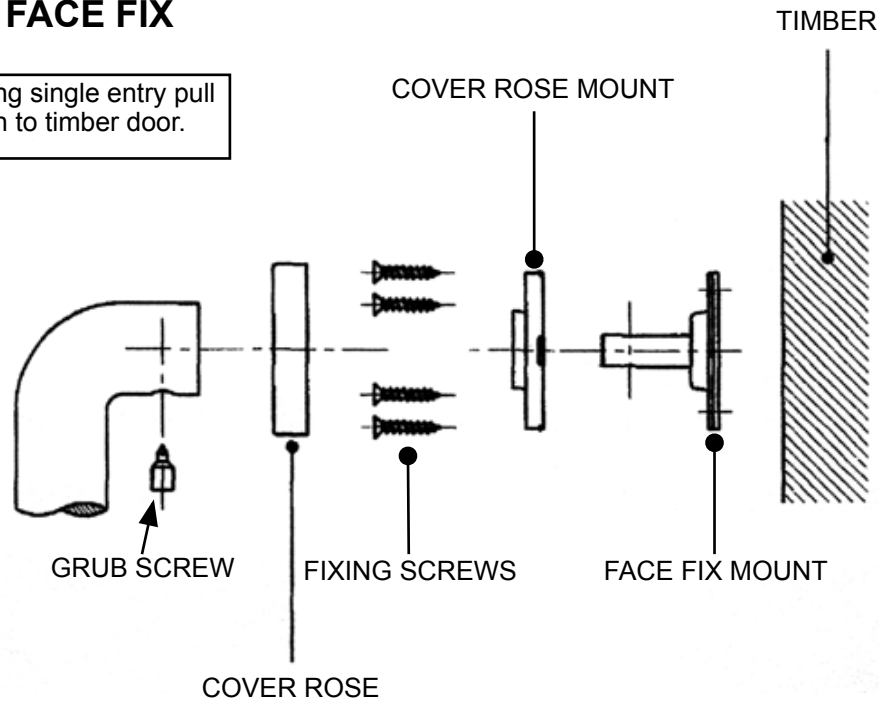

OLIVARI ENTRY PULL SINGLE FACE FIX

Components for fitting single entry pull with cover rose on to timber door.

OLIVARI ENTRY PULL SINGLE FACE FIX

Components for fitting single entry pull with cover rose on to timber door.

***Suitable for Timber and Aluminum
(with timber insert) Framed Doors***