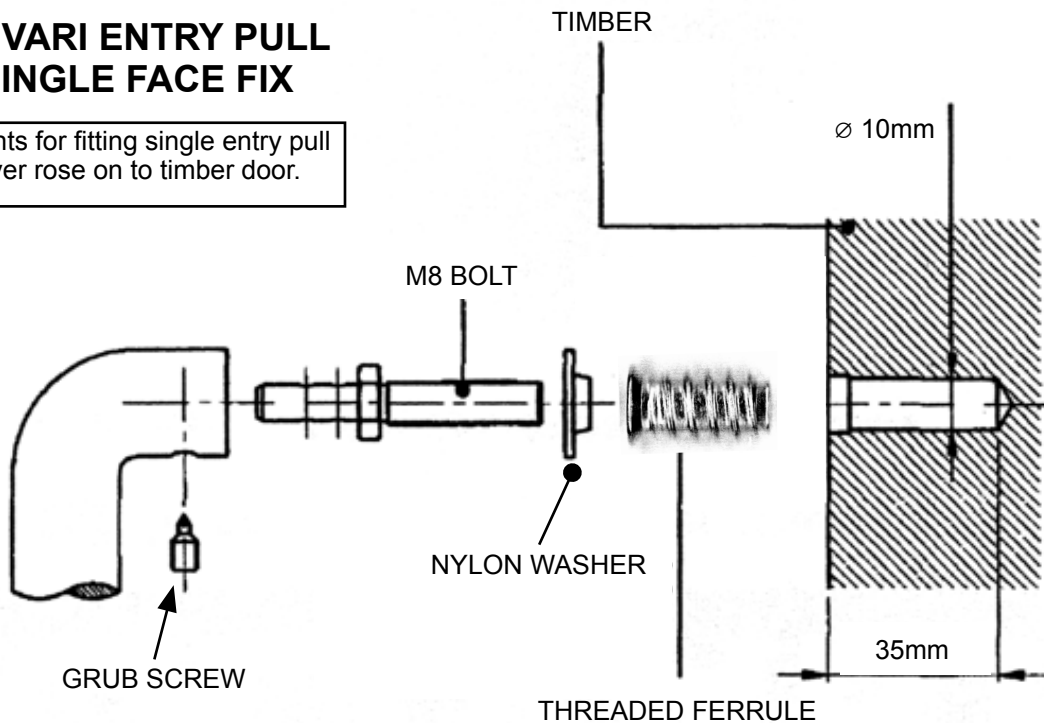

OLIVARI ENTRY PULL SINGLE FACE FIX

Components for fitting single entry pull with cover rose on to timber door.

OLIVARI ENTRY PULL SINGLE FACE FIX

Components for fitting single entry pull with cover rose on to timber door.

***Suitable for Timber and Aluminum
(with timber insert) Framed Doors***