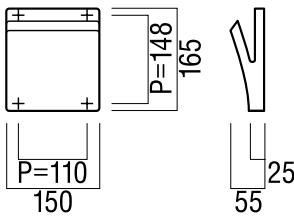

SMALL ENTRY PULLS *by Elmes of Japan*

G2404

base material
Aluminium

available finish
Blast Anodized Silver (underside) & Silver (outside) (S)
Blast Anodized Black (underside) & Black (outside) (B)

available sizes (mm)
See dimension image above

fixing hole sizes
Door 8mm, Glass 12mm

specification code
G2404 - 165 - finish

T3341

base material
Uni-Cast Aluminium & Stainless Steel

available finish
Blast Anodized Silver and Polished Stainless Steel (S)

available sizes (mm)
See dimension image above

fixing hole sizes
Door 10mm, Glass 16mm

specification code
T3341 - 200 - S

G345

base material
Stainless Steel or Brass

available finish
Polished Stainless Steel (PS)
Polished Brass (BR)

available sizes (mm)
See dimension image above

fixing hole sizes
Door 10mm, Glass 16mm

specification code
G345 - 115 - finish