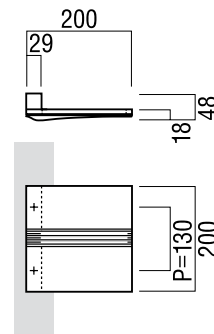

SMALL ENTRY PULLS *by Elmes of Japan*

G2404

base material
Aluminium

available finish
Blast Anodized Silver (underside) & Silver (outside) (S)
Blast Anodized Black (underside) & Black (outside) (B)

available sizes (mm)
See dimension image above

fixing hole sizes
Door 8mm, Glass 12mm

specification code
G2404 - 165 - finish

T3341

base material
Uni-Cast Aluminium & Stainless Steel

available finish
Blast Anodized Silver and Polished Stainless Steel (S)

available sizes (mm)
See dimension image above

fixing hole sizes
Door 10mm, Glass 16mm

specification code
T3341 - 200 - S

G345

base material
Stainless Steel or Brass

available finish
Polished Stainless Steel (PS)
Polished Brass (BR)

available sizes (mm)
See dimension image above

fixing hole sizes
Door 10mm, Glass 16mm

specification code
G345 - 115 - finish