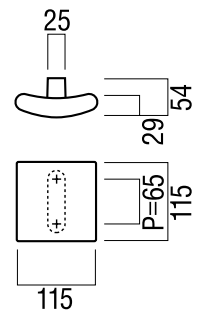

## G2404

**base material**  
Aluminium

**available finish**  
Blast Anodized Silver (underside) & Silver (outside) (S)  
Blast Anodized Black (underside) & Black (outside) (B)

**available sizes (mm)**  
See dimension image above

**fixing hole sizes**  
Door 8mm, Glass 12mm

**specification code**  
G2404 - 165 - finish

## T3341

**base material**  
Uni-Cast Aluminium & Stainless Steel

**available finish**  
Blast Anodized Silver and Polished Stainless Steel (S)

**available sizes (mm)**  
See dimension image above

**fixing hole sizes**  
Door 10mm, Glass 16mm

## G345

**base material**  
Stainless Steel or Brass

**available finish**  
Polished Stainless Steel (PS)  
Polished Brass (BR)

**available sizes (mm)**  
See dimension image above

**fixing hole sizes**  
Door 10mm, Glass 16mm