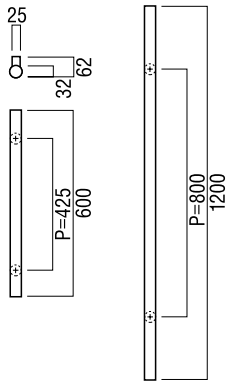

## G52

**base material**  
Stainless Steel, Brass

**available finish**  
Hairline Stainless Steel (H)  
Polished Stainless (P)  
Polished Brass (PB)

**available sizes (mm)**  
Length 1200, Centres 800  
Length 600, Centres 425

**fixing hole sizes**  
Door 10mm, Glass 16mm

**specification code**  
G52 - 1200 - finish  
G52 - 600 - finish

## G52

**base material**  
Uniwood (Antibacterial  
Compressed Wood) and Stainless  
Steel

**available finish**  
Uni-Wood Brown and Hairline  
Stainless Steel Legs (B)

**available sizes (mm)**  
Length 1200, Centres 800  
Length 800, Centres 425  
Length 600, Centres 425

**fixing hole sizes**  
Door 10mm, Glass 16mm

**specification code**  
G52 - 1200 - B  
G52 - 800 - B  
G52 - 600 - B