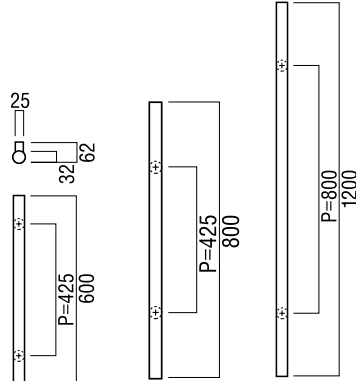

## G52

**base material**  
Stainless Steel, Brass

**available finish**  
Hairline Stainless Steel (H)  
Polished Stainless (P)  
Polished Brass (PB)

**available sizes (mm)**  
Length 1200, Centres 800  
Length 600, Centres 425

**fixing hole sizes**  
Door 10mm, Glass 16mm

**specification code**  
G52 - 1200 - finish  
G52 - 600 - finish

## G52

**base material**  
Uniwood (Antibacterial  
Compressed Wood) and Stainless  
Steel

**available finish**  
Uni-Wood Brown and Hairline  
Stainless Steel Legs (B)

**available sizes (mm)**  
Length 1200, Centres 800  
Length 800, Centres 425  
Length 600, Centres 425

**fixing hole sizes**  
Door 10mm, Glass 16mm

**specification code**  
G52 - 1200 - B  
G52 - 800 - B  
G52 - 600 - B