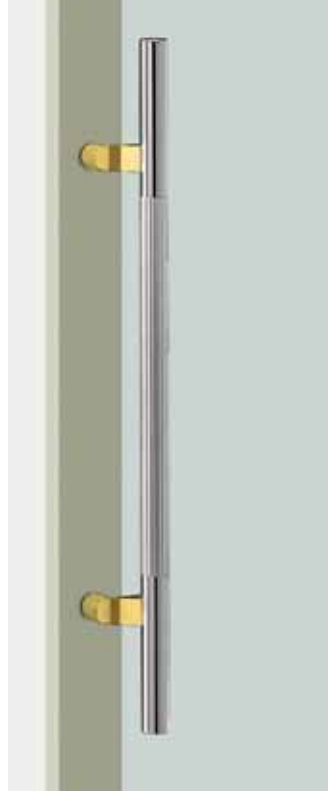

# MEDIUM ENTRY PULLS *by Elmes of Japan*

### available sizes (mm)

Length 650, Centres 425

### fixing hole sizes

Door 10mm, Glass 16mm