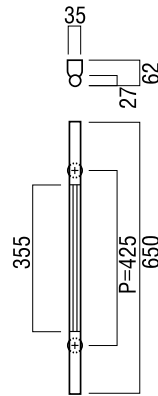

MEDIUM ENTRY PULLS *by Elmes of Japan*

T573

base material

Stainless Steel, Stainless Steel & Brass

available finish

Hairline and Polished Stainless Steel (H)
Hairline and Polished Stainless Steel & Polished Brass
Legs (B)

available sizes (mm)

Length 650, Centres 425

fixing hole sizes

Door 10mm, Glass 16mm

specification code

T573 - 650 - finish

G573

base material

Stainless Steel, Stainless Steel & Brass

available finish

Hairline and Polished Stainless Steel (H)
Hairline and Polished Stainless Steel & Polished Brass
Legs (B)

available sizes (mm)

Length 650, Centres 425

fixing hole sizes

Door 10mm, Glass 16mm

specification code

G573 - 650 - finish