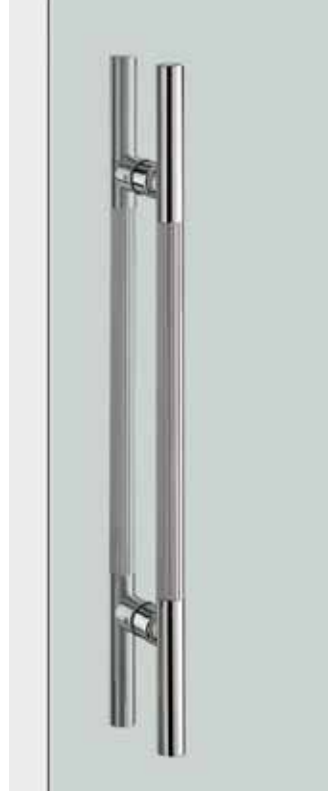

# MEDIUM ENTRY PULLS *by Elmes of Japan*

### base material

Stainless Steel, Stainless Steel & Brass

### available sizes (mm)

Length 650, Centres 425