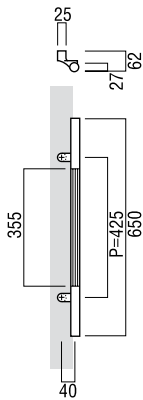

MEDIUM ENTRY PULLS *by Elmes of Japan*

T573

base material

Stainless Steel, Stainless Steel & Brass

available finish

Hairline and Polished Stainless Steel (H)
Hairline and Polished Stainless Steel & Polished Brass
Legs (B)

available sizes (mm)

Length 650, Centres 425

fixing hole sizes

Door 10mm, Glass 16mm

specification code

T573 - 650 - finish

G573

base material

Stainless Steel, Stainless Steel & Brass

available finish

Hairline and Polished Stainless Steel (H)
Hairline and Polished Stainless Steel & Polished Brass
Legs (B)

available sizes (mm)

Length 650, Centres 425

fixing hole sizes

Door 10mm, Glass 16mm

specification code

G573 - 650 - finish