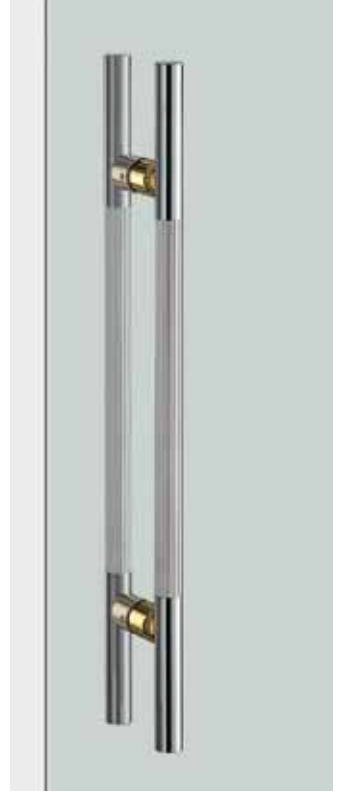

# MEDIUM ENTRY PULLS *by Elmes of Japan*

### base material

Stainless Steel, Stainless Steel & Brass

### available sizes (mm)

Length 650, Centres 425