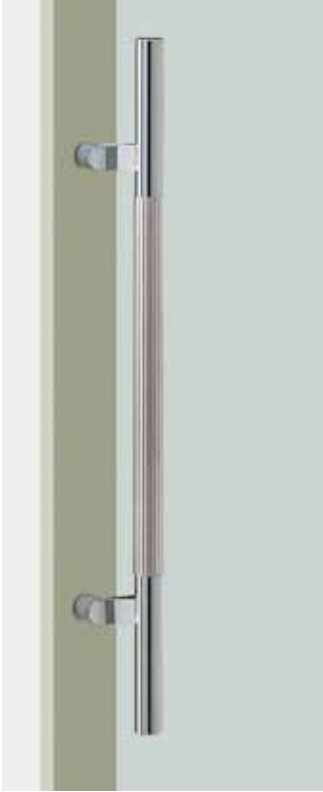

# MEDIUM ENTRY PULLS *by Elmes of Japan*

### available sizes (mm)

Length 650, Centres 425

### fixing hole sizes

Door 10mm, Glass 16mm