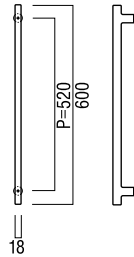

G777

base material

Uniwood (Antibacterial Compressed Wood) with Uni-Cast Aluminium

available finish

Uni-Wood Mahogany and Anodized Stainless Steel Colour (M)
Black Leather and Anodized Stainless Steel Colour (B)

available sizes (mm)

Length 600, Centres 520

fixing hole sizes

Door 8mm, Glass 12mm

specification code

G777 - 600 - finish