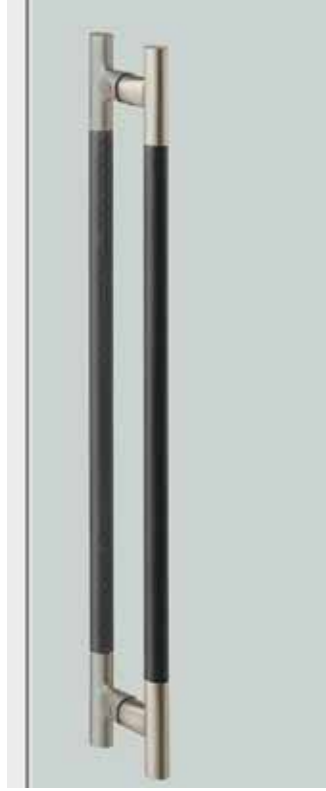

# MEDIUM ENTRY PULLS *by Elmes of Japan*

### available finish

Hairline Anodized Stainless Steel Colour (S)

### available sizes (mm)

Length 600, Centres 520