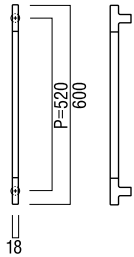

MEDIUM ENTRY PULLS *by Elmes of Japan*

G777

base material

Uni-Cast Aluminium

available finish

Hairline Anodized Stainless Steel Colour (S)

available sizes (mm)

Length 600, Centres 520

fixing hole sizes

Door 8mm, Glass 12mm

specification code

G777 - 600 - S