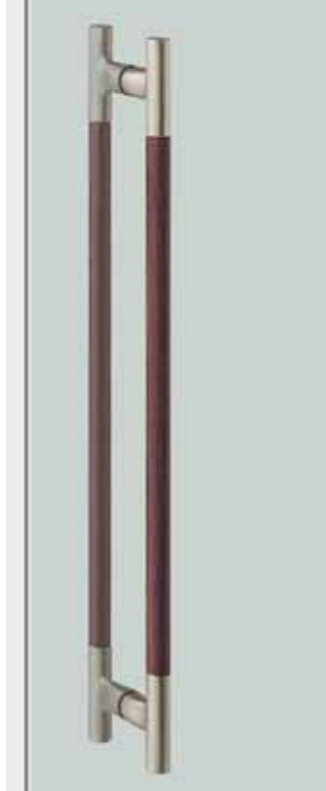

# MEDIUM ENTRY PULLS *by Elmes of Japan*

### available finish

Hairline Anodized Stainless Steel Colour (S)

### available sizes (mm)

Length 600, Centres 520