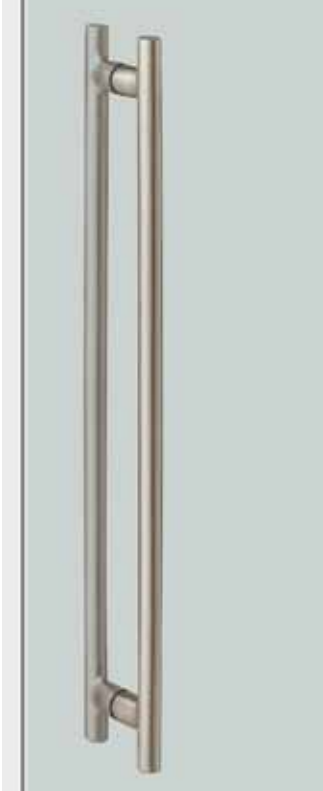

# MEDIUM ENTRY PULLS *by Elmes of Japan*

### available finish

Hairline Anodized Stainless Steel Colour (S)

### available sizes (mm)

Length 600, Centres 520