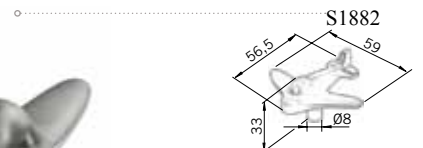

Specification no.
S1882 – AIB (Antique Iron Brushed)
MOQ: 5