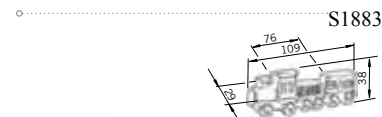

Specification no.
S1885 – AIB (Antique Iron Brushed)
MOQ: 5

Specification no.
S1886 – AIB (Antique Iron Brushed)
MOQ: 5

Specification no.
S1887 – CR (Polished Chrome),
AIB (Antique Iron Brushed)
MOQ: 5

Specification no.
S1888 – CR (Polished Chrome),
AIB (Antique Iron Brushed)
MOQ: 5