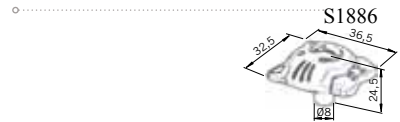

Specification no.
S1885 – AIB (Antique Iron Brushed)
MOQ: 5

Specification no.
S1886 – AIB (Antique Iron Brushed)
MOQ: 5

Specification no.
S1887 – CR (Polished Chrome),
AIB (Antique Iron Brushed)
MOQ: 5

Specification no.
S1888 – CR (Polished Chrome),
AIB (Antique Iron Brushed)
MOQ: 5