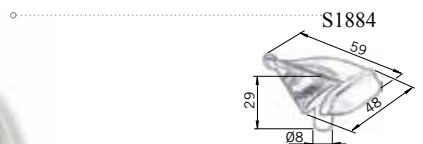

Specification no.
S1884 – AIB (Antique Iron Brushed)
MOQ: 5