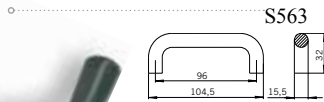

Specification no.  
S1756 – ABT (Antique Brass Tumbled),  
TC (Tin Coloured)

Specification no.  
S925 – PB (Polished Brass),  
ABB (Antique Brass Brushed)

Specification no.  
S563 – AIB (Antique Iron Brushed),  
ABB (Antique Brass Brushed)

Specification no.  
S481 – ABB (Antique Brass Brushed)

Specification no.  
S496 – AIT (Antique Iron Tumbled),  
ABT (Antique Brass Tumbled)

Specification no.  
S926 – PB (Polished Brass),  
ABB (Antique Brass Brushed)