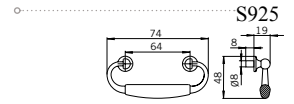

Specification no.  
S1756 – ABT (Antique Brass Tumbled),  
TC (Tin Coloured)

Specification no.  
S925 – PB (Polished Brass),  
ABB (Antique Brass Brushed)

Specification no.  
S563 – AIB (Antique Iron Brushed),  
ABB (Antique Brass Brushed)

Specification no.  
S481 – ABB (Antique Brass Brushed)

Specification no.  
S496 – AIT (Antique Iron Tumbled),  
ABT (Antique Brass Tumbled)

Specification no.  
S926 – PB (Polished Brass),  
ABB (Antique Brass Brushed)