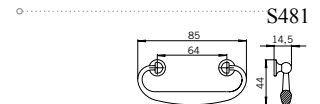

Specification no.  
S1756 – ABT (Antique Brass Tumbled),  
TC (Tin Coloured)

Specification no.  
S925 – PB (Polished Brass),  
ABB (Antique Brass Brushed)

Specification no.  
S563 – AIB (Antique Iron Brushed),  
ABB (Antique Brass Brushed)

Specification no.  
S481 – ABB (Antique Brass Brushed)

Specification no.  
S496 – AIT (Antique Iron Tumbled),  
ABT (Antique Brass Tumbled)

Specification no.  
S926 – PB (Polished Brass),  
ABB (Antique Brass Brushed)