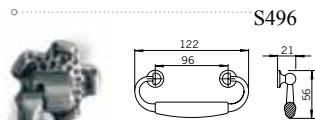

Specification no.  
S1756 – ABT (Antique Brass Tumbled),  
TC (Tin Coloured)

Specification no.  
S925 – PB (Polished Brass),  
ABB (Antique Brass Brushed)

Specification no.  
S563 – AIB (Antique Iron Brushed),  
ABB (Antique Brass Brushed)

Specification no.  
S481 – ABB (Antique Brass Brushed)

Specification no.  
S496 – AIT (Antique Iron Tumbled),  
ABT (Antique Brass Tumbled)

Specification no.  
S926 – PB (Polished Brass),  
ABB (Antique Brass Brushed)