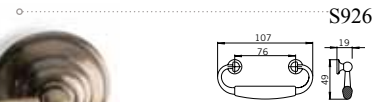

Specification no.  
S1756 – ABT (Antique Brass Tumbled),  
TC (Tin Coloured)

Specification no.  
S925 – PB (Polished Brass),  
ABB (Antique Brass Brushed)

Specification no.  
S563 – AIB (Antique Iron Brushed),  
ABB (Antique Brass Brushed)

Specification no.  
S481 – ABB (Antique Brass Brushed)

Specification no.  
S496 – AIT (Antique Iron Tumbled),  
ABT (Antique Brass Tumbled)

Specification no.  
S926 – PB (Polished Brass),  
ABB (Antique Brass Brushed)