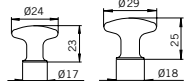

S527

Specification no.  
S527 – CR (Polished Chrome),  
PB (Polished Brass)  
Size: Large to Small: S527A, B or C

S765

Specification no.  
S765 – PB (Polished Brass)  
Size: Large to Small: S765A, B or C

S640

Specification no.  
S640 – PB (Polished Brass)  
Size: Large to Small: S640A or B

S561

Specification no.  
S561 – PB (Polished Brass)  
Size: Large to Small: S561A, B, C or D

S519

Specification no.  
S519 – PB (Polished Brass)  
Size: Large to Small: S519A, B or C

S487

Specification no.  
S487 – PB (Polished Brass),  
AB (Antique Brown Brass)  
Size: Large to Small: S487A, B or C

S518

Specification no.  
S518 – PB (Polished Brass)  
Size: Large to Small: S518A or B

S423

Specification no.  
S423 – PB (Polished Brass)  
Size: Large to Small: S423A or B

S486

Specification no.  
S486 – PB (Polished Brass),  
AB (Antique Brown Brass)  
Size: Large to Small: S486A, B or C