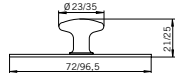

S640

Specification no.  
S640 – PB (Polished Brass)  
Size: Large to Small: S640A or B

S561

Specification no.  
S561 – PB (Polished Brass)  
Size: Large to Small: S561A, B, C or D

S519

Specification no.  
S519 – PB (Polished Brass)  
Size: Large to Small: S519A, B or C

S487

Specification no.  
S487 – PB (Polished Brass),  
AB (Antique Brown Brass)  
Size: Large to Small: S487A, B or C

S518

Specification no.  
S518 – PB (Polished Brass)  
Size: Large to Small: S518A or B

S423

Specification no.  
S423 – PB (Polished Brass)  
Size: Large to Small: S423A or B

S486

Specification no.  
S486 – PB (Polished Brass),  
AB (Antique Brown Brass)  
Size: Large to Small: S486A, B or C

S398

Specification no.  
S398 – PB (Polished Brass),  
AB (Antique Brown Brass)  
Size: Large to Small: S398A or B