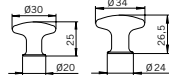

S527

Specification no.  
S527 – CR (Polished Chrome),  
PB (Polished Brass)  
Size: Large to Small: S527A, B or C

S765

Specification no.  
S765 – PB (Polished Brass)  
Size: Large to Small: S765A, B or C

S640

Specification no.  
S640 – PB (Polished Brass)  
Size: Large to Small: S640A or B

S561

Specification no.  
S561 – PB (Polished Brass)  
Size: Large to Small: S561A, B, C or D

S519

Specification no.  
S519 – PB (Polished Brass)  
Size: Large to Small: S519A, B or C

S487

Specification no.  
S487 – PB (Polished Brass),  
AB (Antique Brown Brass)  
Size: Large to Small: S487A, B or C

S518

Specification no.  
S518 – PB (Polished Brass)  
Size: Large to Small: S518A or B

S398

Specification no.  
S398 – PB (Polished Brass),  
AB (Antique Brown Brass)  
Size: Large to Small: S398A or B