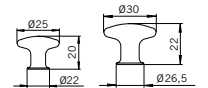

S640

Specification no.  
S640 – PB (Polished Brass)  
Size: Large to Small: S640A or B

S561

Specification no.  
S561 – PB (Polished Brass)  
Size: Large to Small: S561A, B, C or D

S519

Specification no.  
S519 – PB (Polished Brass)  
Size: Large to Small: S519A, B or C

S487

Specification no.  
S487 – PB (Polished Brass),  
AB (Antique Brown Brass)  
Size: Large to Small: S487A, B or C

S518

Specification no.  
S518 – PB (Polished Brass)  
Size: Large to Small: S518A or B

S423

Specification no.  
S423 – PB (Polished Brass)  
Size: Large to Small: S423A or B

S486

Specification no.  
S486 – PB (Polished Brass),  
AB (Antique Brown Brass)  
Size: Large to Small: S486A, B or C

S398

Specification no.  
S398 – PB (Polished Brass),  
AB (Antique Brown Brass)  
Size: Large to Small: S398A or B