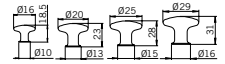

S527

Specification no.  
S527 – CR (Polished Chrome),  
PB (Polished Brass)  
Size: Large to Small: S527A, B or C

S765

Specification no.  
S765 – PB (Polished Brass)  
Size: Large to Small: S765A, B or C

S640

Specification no.  
S640 – PB (Polished Brass)  
Size: Large to Small: S640A or B

S561

Specification no.  
S561 – PB (Polished Brass)  
Size: Large to Small: S561A, B, C or D

S519

Specification no.  
S519 – PB (Polished Brass)  
Size: Large to Small: S519A, B or C

S487

Specification no.  
S487 – PB (Polished Brass),  
AB (Antique Brown Brass)  
Size: Large to Small: S487A, B or C

S518

Specification no.  
S518 – PB (Polished Brass)  
Size: Large to Small: S518A or B

S398

Specification no.  
S398 – PB (Polished Brass),  
AB (Antique Brown Brass)  
Size: Large to Small: S398A or B