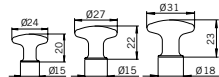

S640

Specification no.  
S640 – PB (Polished Brass)  
Size: Large to Small: S640A or B

S561

Specification no.  
S561 – PB (Polished Brass)  
Size: Large to Small: S561A, B, C or D

S519

Specification no.  
S519 – PB (Polished Brass)  
Size: Large to Small: S519A, B or C

S487

Specification no.  
S487 – PB (Polished Brass),  
AB (Antique Brown Brass)  
Size: Large to Small: S487A, B or C

S518

Specification no.  
S518 – PB (Polished Brass)  
Size: Large to Small: S518A or B

S423

Specification no.  
S423 – PB (Polished Brass)  
Size: Large to Small: S423A or B

S486

Specification no.  
S486 – PB (Polished Brass),  
AB (Antique Brown Brass)  
Size: Large to Small: S486A, B or C

S398

Specification no.  
S398 – PB (Polished Brass),  
AB (Antique Brown Brass)  
Size: Large to Small: S398A or B