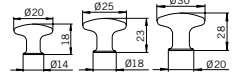

S527

Specification no.  
S527 – CR (Polished Chrome),  
PB (Polished Brass)  
Size: Large to Small: S527A, B or C

S765

Specification no.  
S765 – PB (Polished Brass)  
Size: Large to Small: S765A, B or C

S640

Specification no.  
S640 – PB (Polished Brass)  
Size: Large to Small: S640A or B

S561

Specification no.  
S561 – PB (Polished Brass)  
Size: Large to Small: S561A, B, C or D

S519

Specification no.  
S519 – PB (Polished Brass)  
Size: Large to Small: S519A, B or C

S487

Specification no.  
S487 – PB (Polished Brass),  
AB (Antique Brown Brass)  
Size: Large to Small: S487A, B or C

S518

Specification no.  
S518 – PB (Polished Brass)  
Size: Large to Small: S518A or B

S398

Specification no.  
S398 – PB (Polished Brass),  
AB (Antique Brown Brass)  
Size: Large to Small: S398A or B