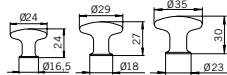

S527

Specification no.  
S527 – CR (Polished Chrome),  
PB (Polished Brass)  
Size: Large to Small: S527A, B or C

S765

Specification no.  
S765 – PB (Polished Brass)  
Size: Large to Small: S765A, B or C

S640

Specification no.  
S640 – PB (Polished Brass)  
Size: Large to Small: S640A or B

S561

Specification no.  
S561 – PB (Polished Brass)  
Size: Large to Small: S561A, B, C or D

S519

Specification no.  
S519 – PB (Polished Brass)  
Size: Large to Small: S519A, B or C

S487

Specification no.  
S487 – PB (Polished Brass),  
AB (Antique Brown Brass)  
Size: Large to Small: S487A, B or C

S518

Specification no.  
S518 – PB (Polished Brass)  
Size: Large to Small: S518A or B

S423

Specification no.  
S423 – PB (Polished Brass)  
Size: Large to Small: S423A or B

S486

Specification no.  
S486 – PB (Polished Brass),  
AB (Antique Brown Brass)  
Size: Large to Small: S486A, B or C