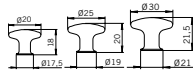

S527

Specification no.  
S527 – CR (Polished Chrome),  
PB (Polished Brass)  
Size: Large to Small: S527A, B or C

S765

Specification no.  
S765 – PB (Polished Brass)  
Size: Large to Small: S765A, B or C

S640

Specification no.  
S640 – PB (Polished Brass)  
Size: Large to Small: S640A or B

S561

Specification no.  
S561 – PB (Polished Brass)  
Size: Large to Small: S561A, B, C or D

S519

Specification no.  
S519 – PB (Polished Brass)  
Size: Large to Small: S519A, B or C

S487

Specification no.  
S487 – PB (Polished Brass),  
AB (Antique Brown Brass)  
Size: Large to Small: S487A, B or C

S518

Specification no.  
S518 – PB (Polished Brass)  
Size: Large to Small: S518A or B

S398

Specification no.  
S398 – PB (Polished Brass),  
AB (Antique Brown Brass)  
Size: Large to Small: S398A or B