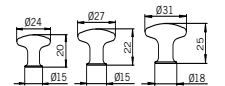

S527

Specification no.  
S527 – CR (Polished Chrome),  
PB (Polished Brass)  
Size: Large to Small: S527A, B or C

S765

Specification no.  
S765 – PB (Polished Brass)  
Size: Large to Small: S765A, B or C

S640

Specification no.  
S640 – PB (Polished Brass)  
Size: Large to Small: S640A or B

S561

Specification no.  
S561 – PB (Polished Brass)  
Size: Large to Small: S561A, B, C or D

S519

Specification no.  
S519 – PB (Polished Brass)  
Size: Large to Small: S519A, B or C

S487

Specification no.  
S487 – PB (Polished Brass),  
AB (Antique Brown Brass)  
Size: Large to Small: S487A, B or C

S518

Specification no.  
S518 – PB (Polished Brass)  
Size: Large to Small: S518A or B

S423

Specification no.  
S423 – PB (Polished Brass)  
Size: Large to Small: S423A or B

S486

Specification no.  
S486 – PB (Polished Brass),  
AB (Antique Brown Brass)  
Size: Large to Small: S486A, B or C